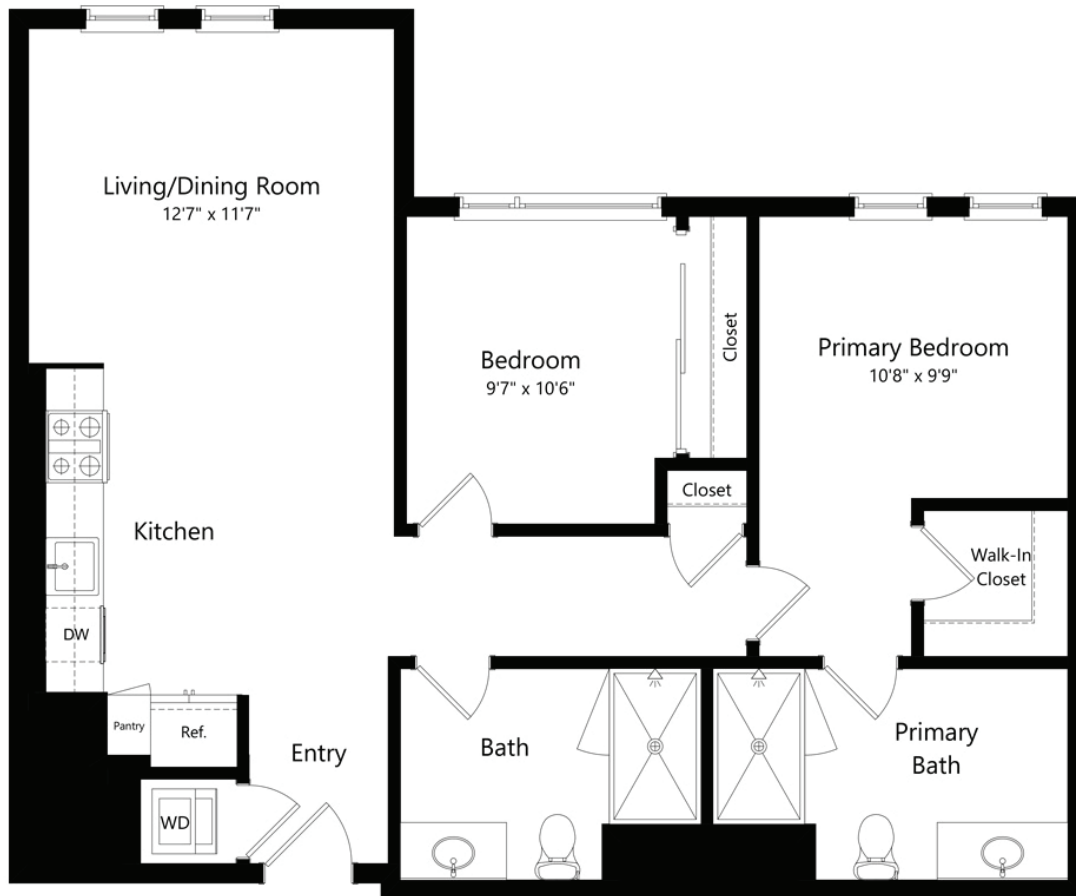

# 2N.2

2 BED / 2 BATH

# 1000

SQ. FT.

<b>LANDSBY</b>	100 Aspen Way   Mountain View, CA 94040
	<a href="http://liveslandsby.com">liveslandsby.com</a>

*\*Floor plans are artist's rendering. All dimensions are approximate. Actual product and specifications may vary in dimension or detail. Not all features are available in every apartment. Prices and availability are subject to change. Please see a representative for details.*