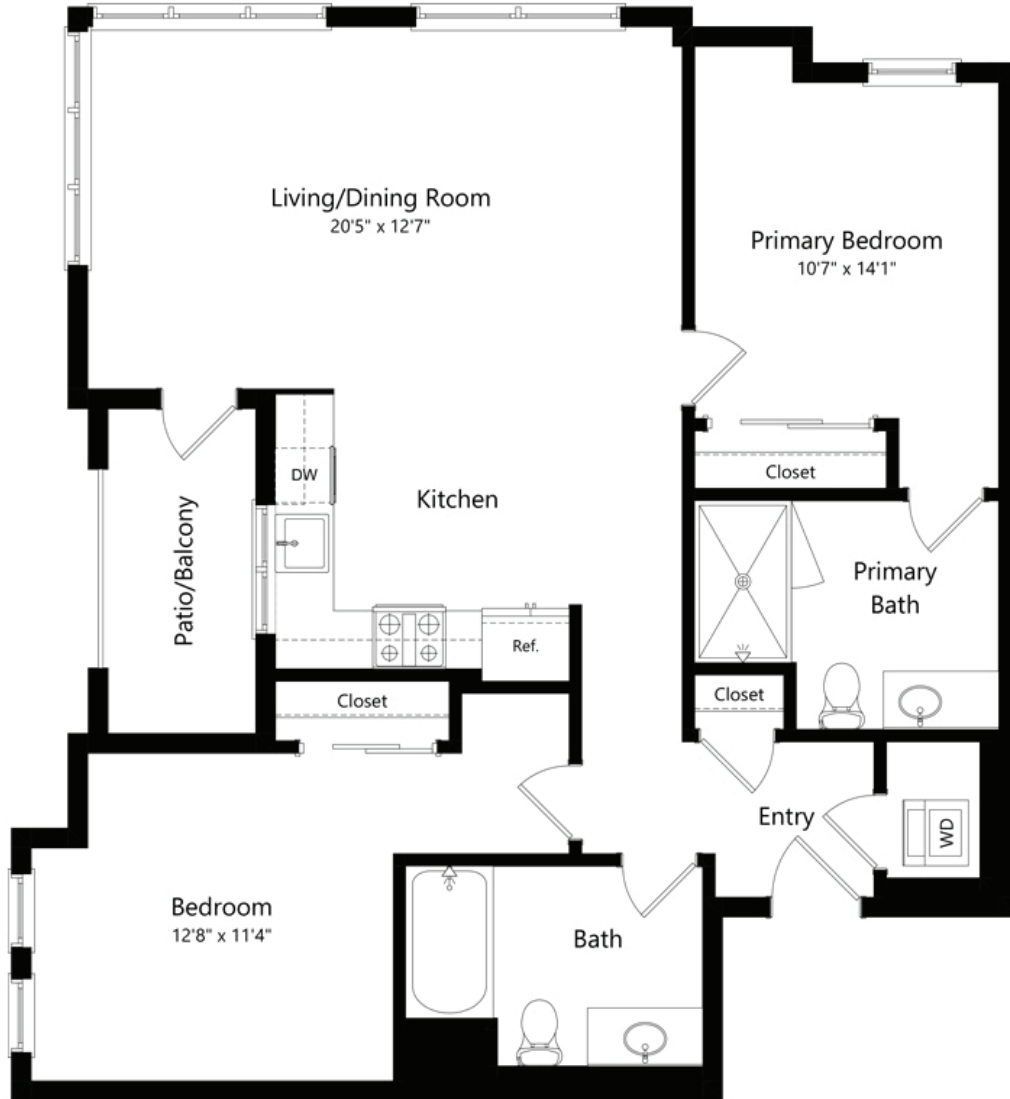

# 2M.3

2 BED / 2 BATH

1125  
SQ. FT.

<b>LANDSBY</b>	100 Aspen Way   Mountain View, CA 94040
	<a href="http://liveslandsby.com">liveslandsby.com</a>

*\*Floor plans are artist's rendering. All dimensions are approximate. Actual product and specifications may vary in dimension or detail. Not all features are available in every apartment. Prices and availability are subject to change. Please see a representative for details.*