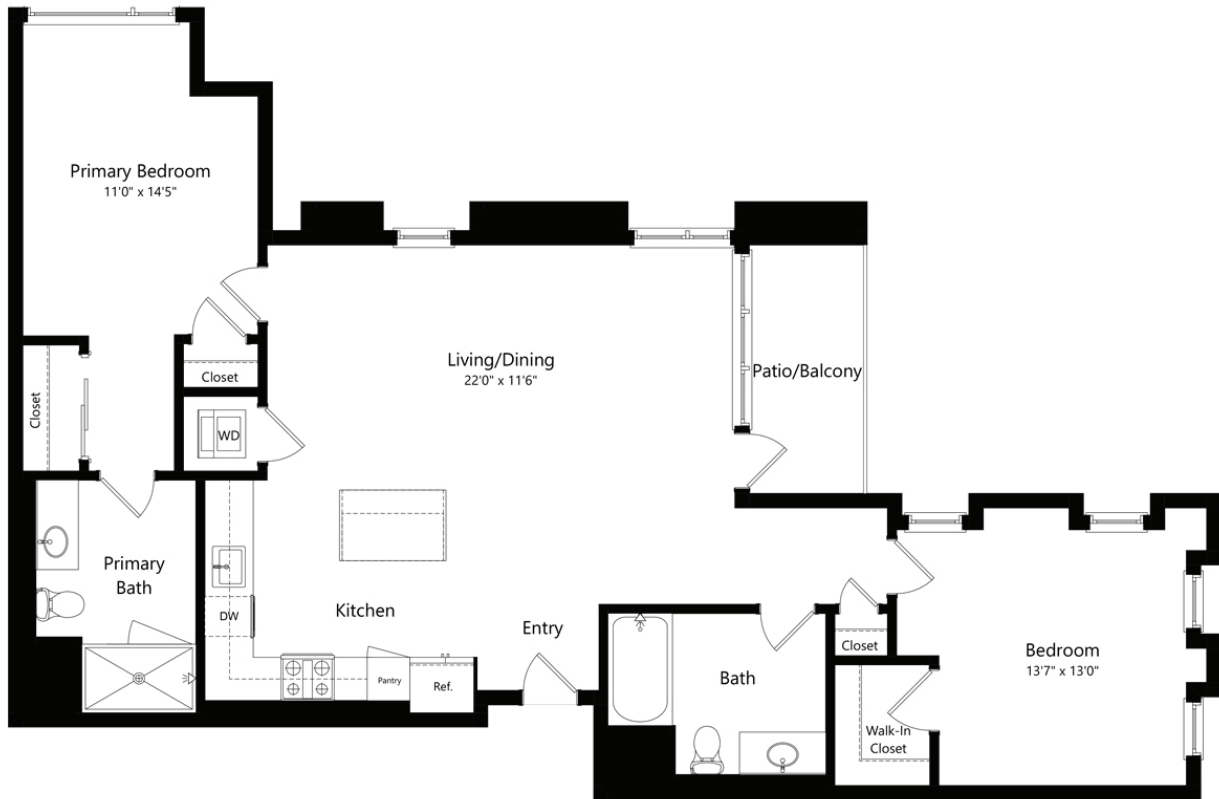

# 2J.2

2 BED / 2 BATH

# 1243

SQ. FT.

<b>LANDSBY</b>	100 Aspen Way   Mountain View, CA 94040
	<a href="http://liveslandsby.com">liveslandsby.com</a>

*\*Floor plans are artist's rendering. All dimensions are approximate. Actual product and specifications may vary in dimension or detail. Not all features are available in every apartment. Prices and availability are subject to change. Please see a representative for details.*