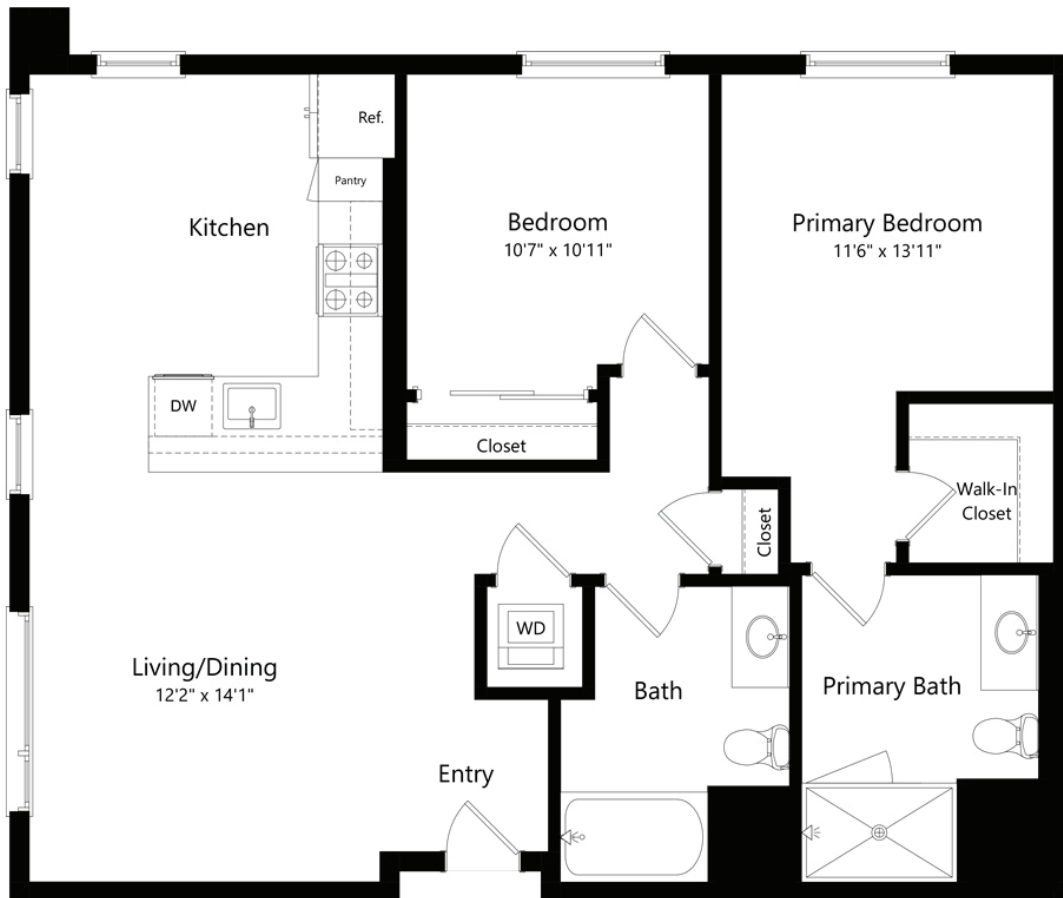

# 2H.2

2 BED / 2 BATH

1050  
SQ. FT.

<b>LANDSBY</b>	100 Aspen Way   Mountain View, CA 94040
	livlandsby.com

*\*Floor plans are artist's rendering. All dimensions are approximate. Actual product and specifications may vary in dimension or detail. Not all features are available in every apartment. Prices and availability are subject to change. Please see a representative for details.*