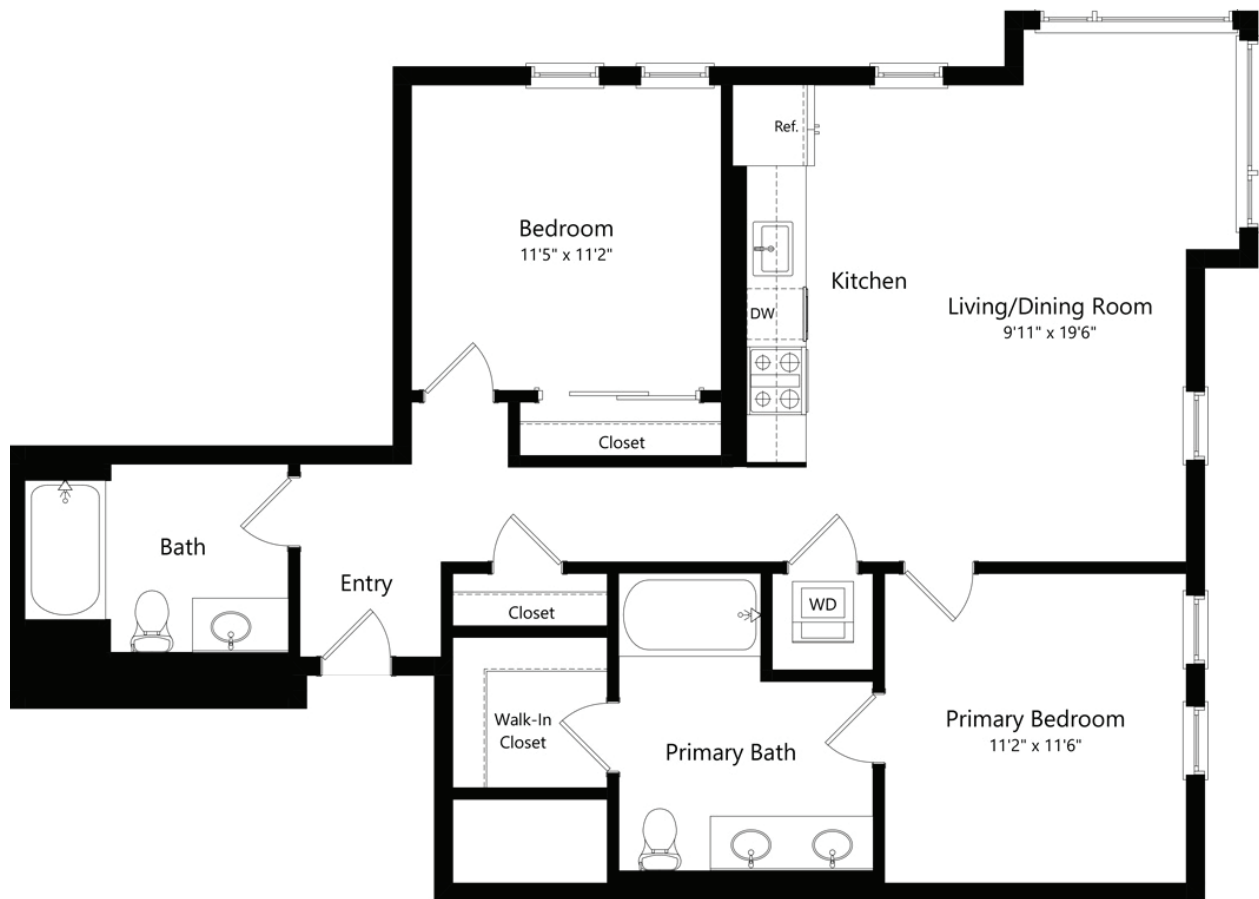

2F.2

2 BED / 2 BATH

1062
SQ. FT.

LANDSBY	100 Aspen Way Mountain View, CA 94040
	liveslandsby.com

**Floor plans are artist's rendering. All dimensions are approximate. Actual product and specifications may vary in dimension or detail. Not all features are available in every apartment. Prices and availability are subject to change. Please see a representative for details.*