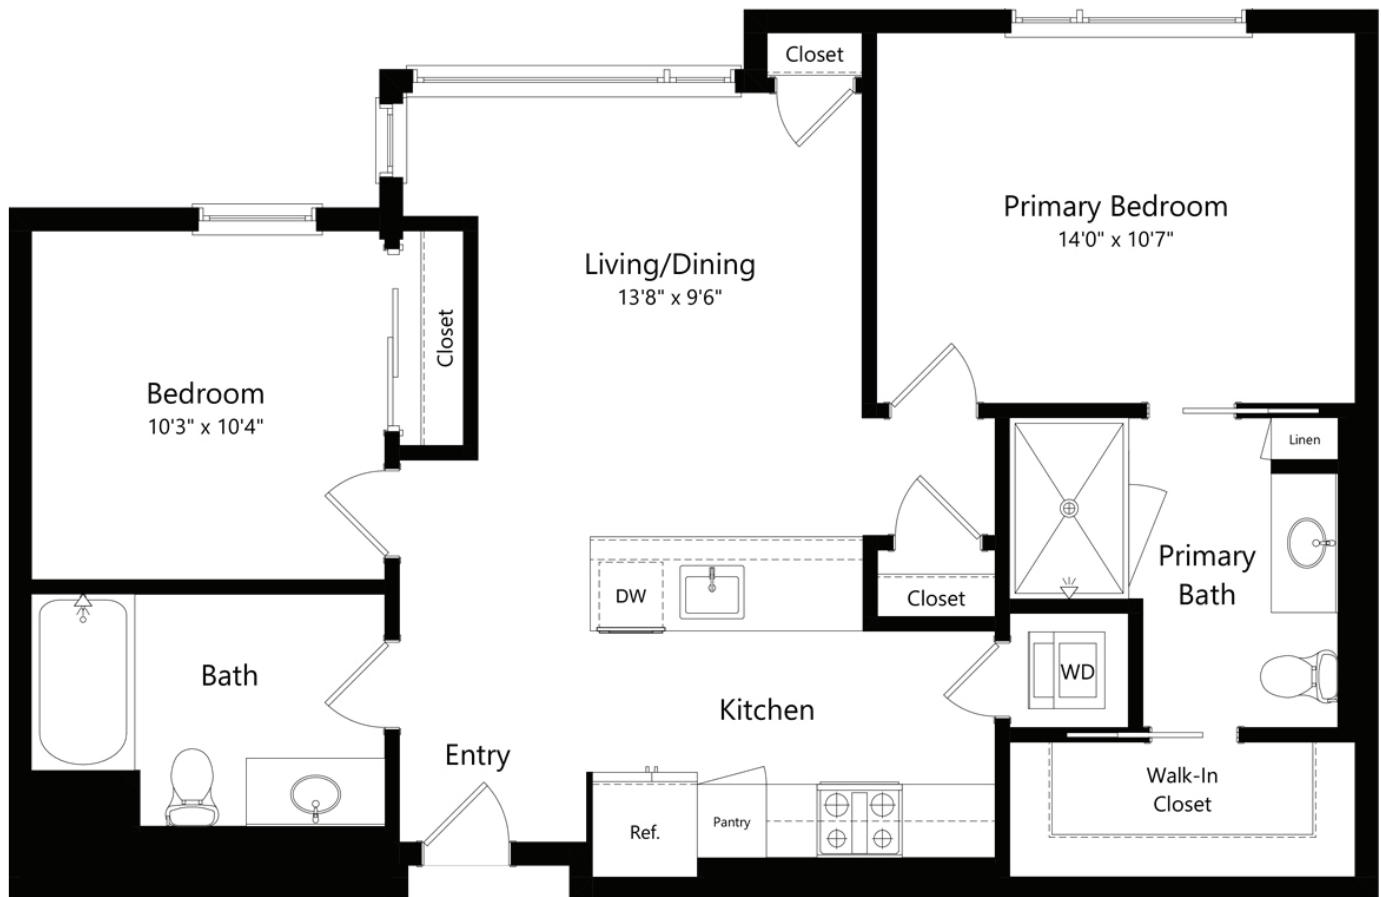

2C.8

2 BED / 2 BATH

944
SQ. FT.

LANDSBY	100 Aspen Way Mountain View, CA 94040
	liveslandsby.com

**Floor plans are artist's rendering. All dimensions are approximate. Actual product and specifications may vary in dimension or detail. Not all features are available in every apartment. Prices and availability are subject to change. Please see a representative for details.*