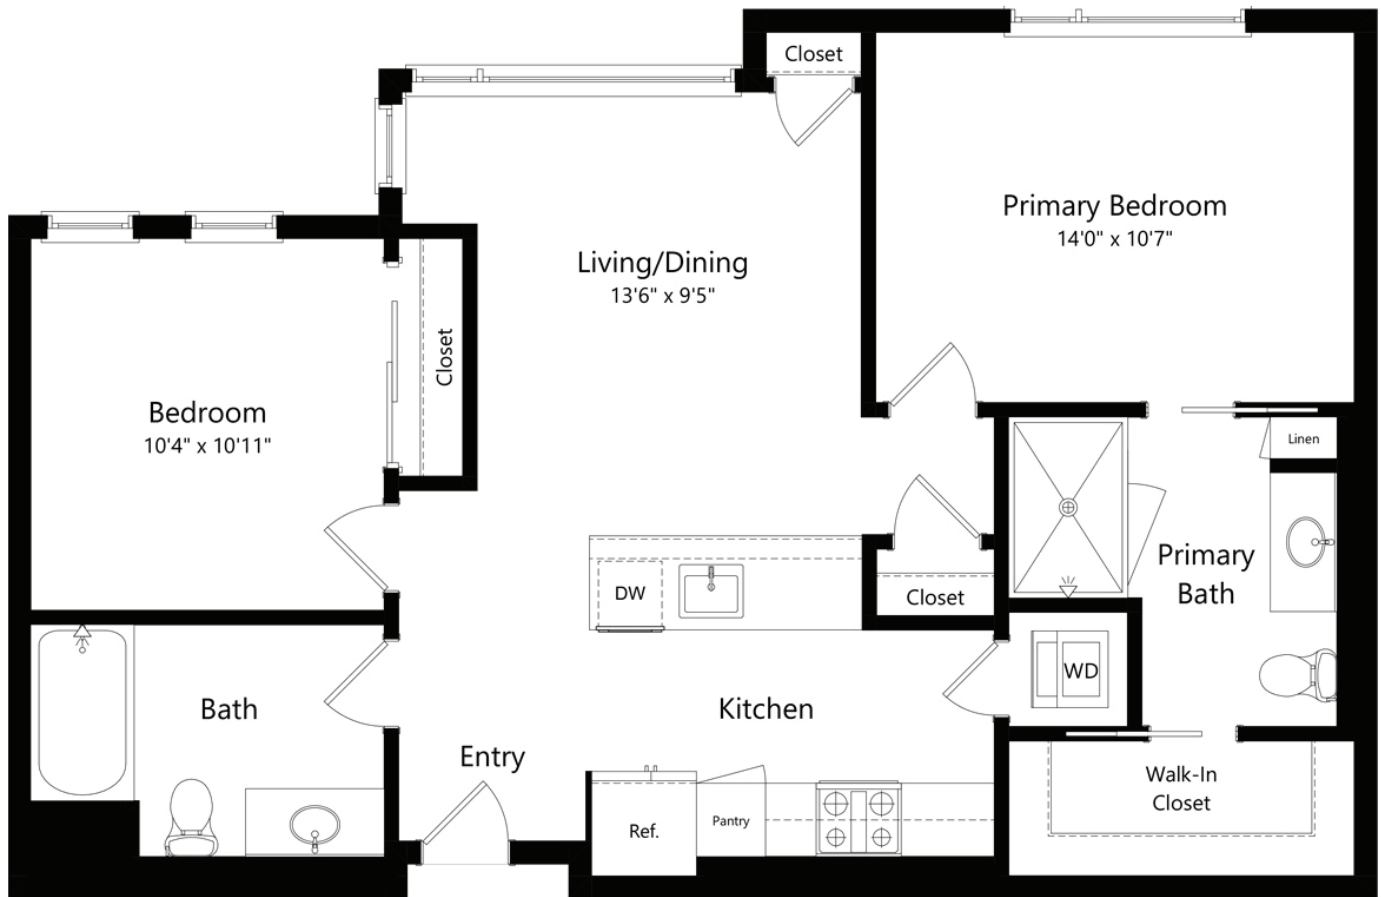

2C.7

2 BED / 2 BATH

948
SQ. FT.

LANDSBY	100 Aspen Way Mountain View, CA 94040
	liveslandsby.com

**Floor plans are artist's rendering. All dimensions are approximate. Actual product and specifications may vary in dimension or detail. Not all features are available in every apartment. Prices and availability are subject to change. Please see a representative for details.*