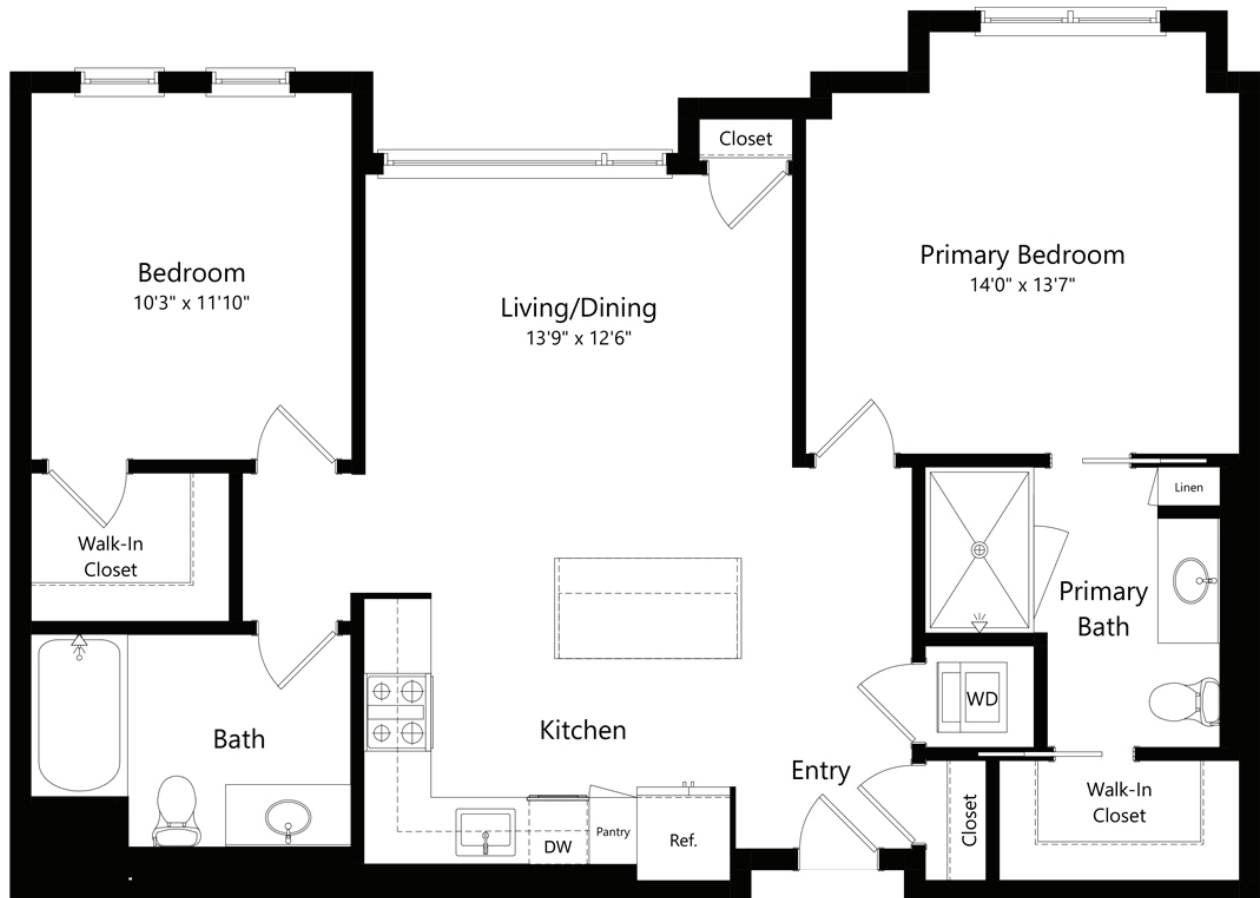

2C.6

2 BED / 2 BATH

948
SQ. FT.

LANDSBY	100 Aspen Way Mountain View, CA 94040
	liveslandsby.com

**Floor plans are artist's rendering. All dimensions are approximate. Actual product and specifications may vary in dimension or detail. Not all features are available in every apartment. Prices and availability are subject to change. Please see a representative for details.*