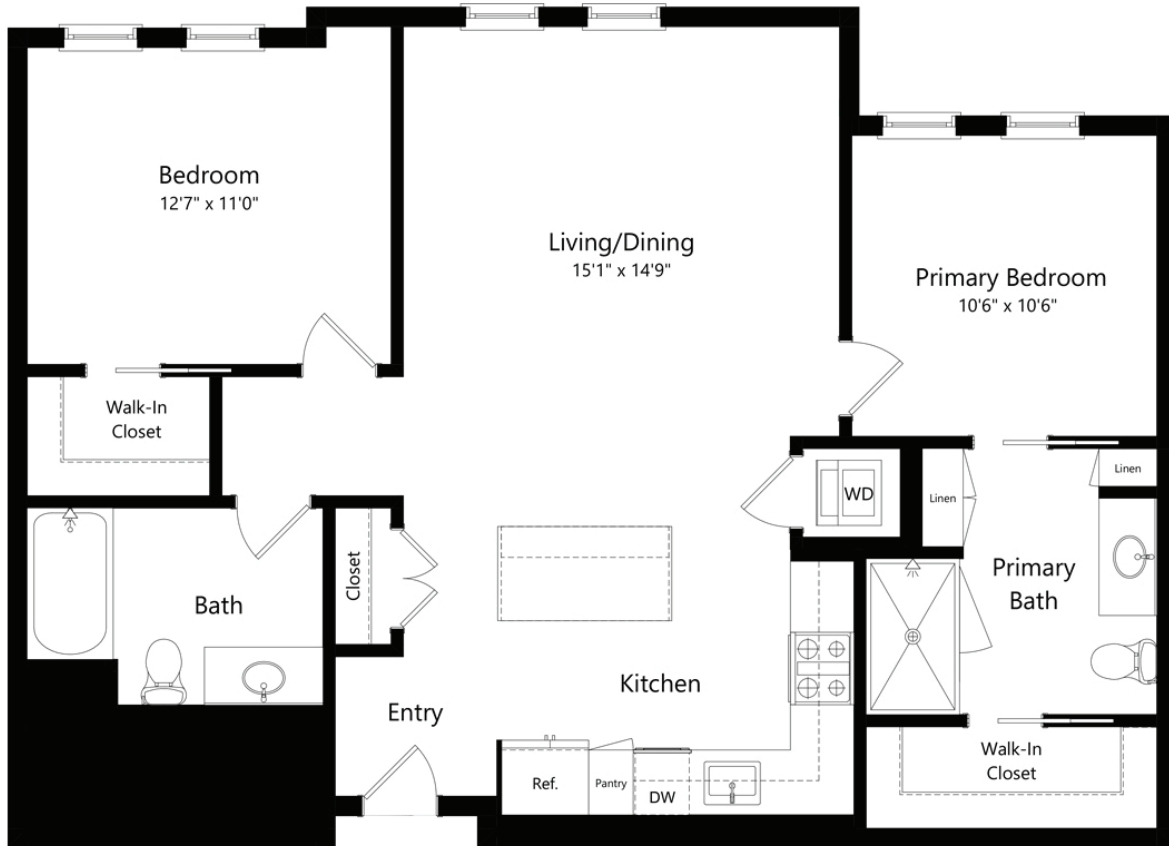

2C.5

2 BED / 2 BATH

1068

SQ. FT.

LANDSBY	100 Aspen Way Mountain View, CA 94040
	liveslandsby.com

**Floor plans are artist's rendering. All dimensions are approximate. Actual product and specifications may vary in dimension or detail. Not all features are available in every apartment. Prices and availability are subject to change. Please see a representative for details.*