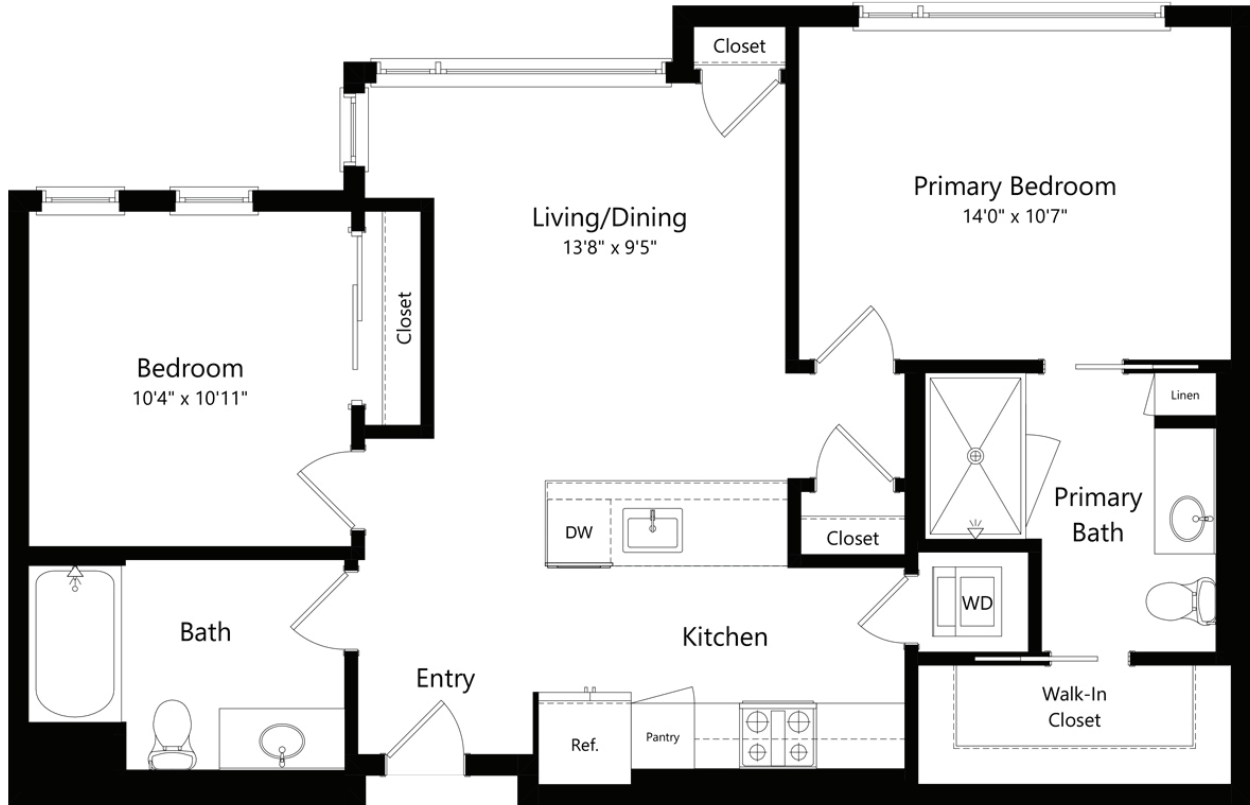

2C.3

2 BED / 2 BATH

948
SQ. FT.

LANDSBY	100 Aspen Way Mountain View, CA 94040
	liveslandsby.com

**Floor plans are artist's rendering. All dimensions are approximate. Actual product and specifications may vary in dimension or detail. Not all features are available in every apartment. Prices and availability are subject to change. Please see a representative for details.*