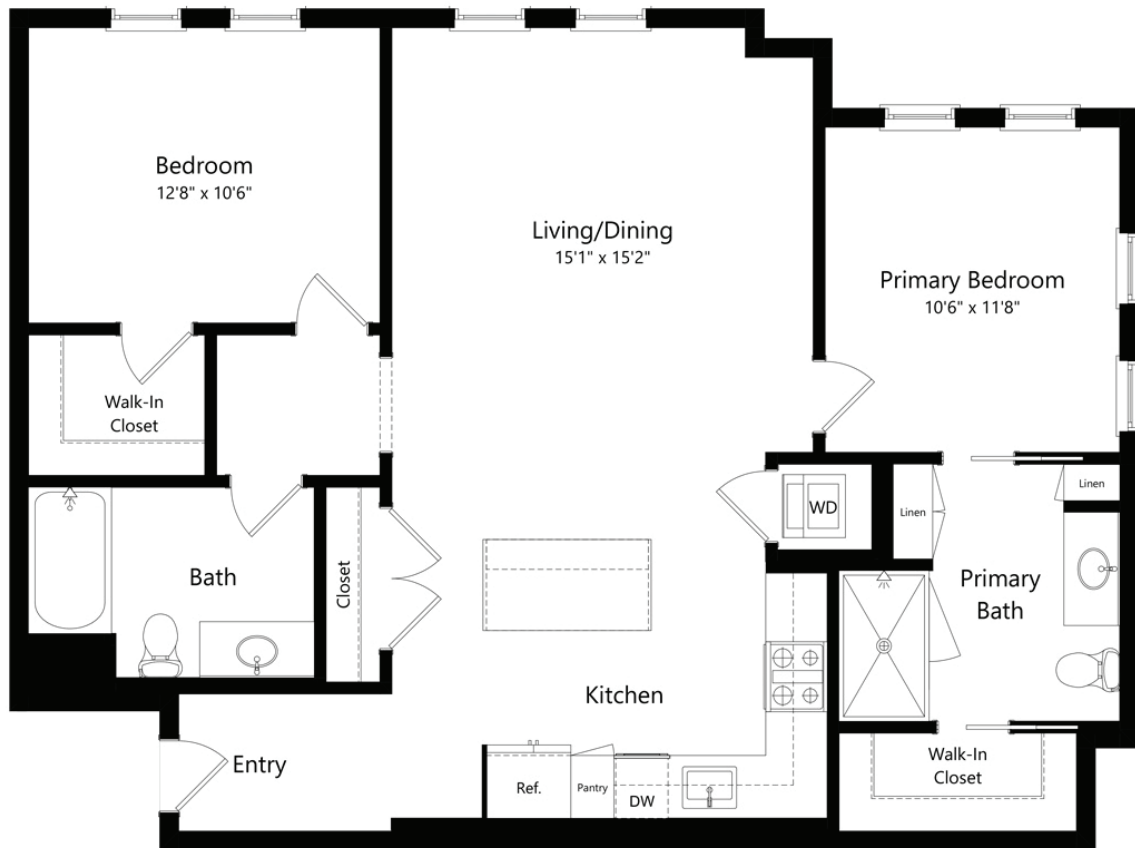

2C.2

2 BED / 2 BATH

1099

SQ. FT.

LANDSBY	100 Aspen Way Mountain View, CA 94040
	liveslandsby.com

**Floor plans are artist's rendering. All dimensions are approximate. Actual product and specifications may vary in dimension or detail. Not all features are available in every apartment. Prices and availability are subject to change. Please see a representative for details.*