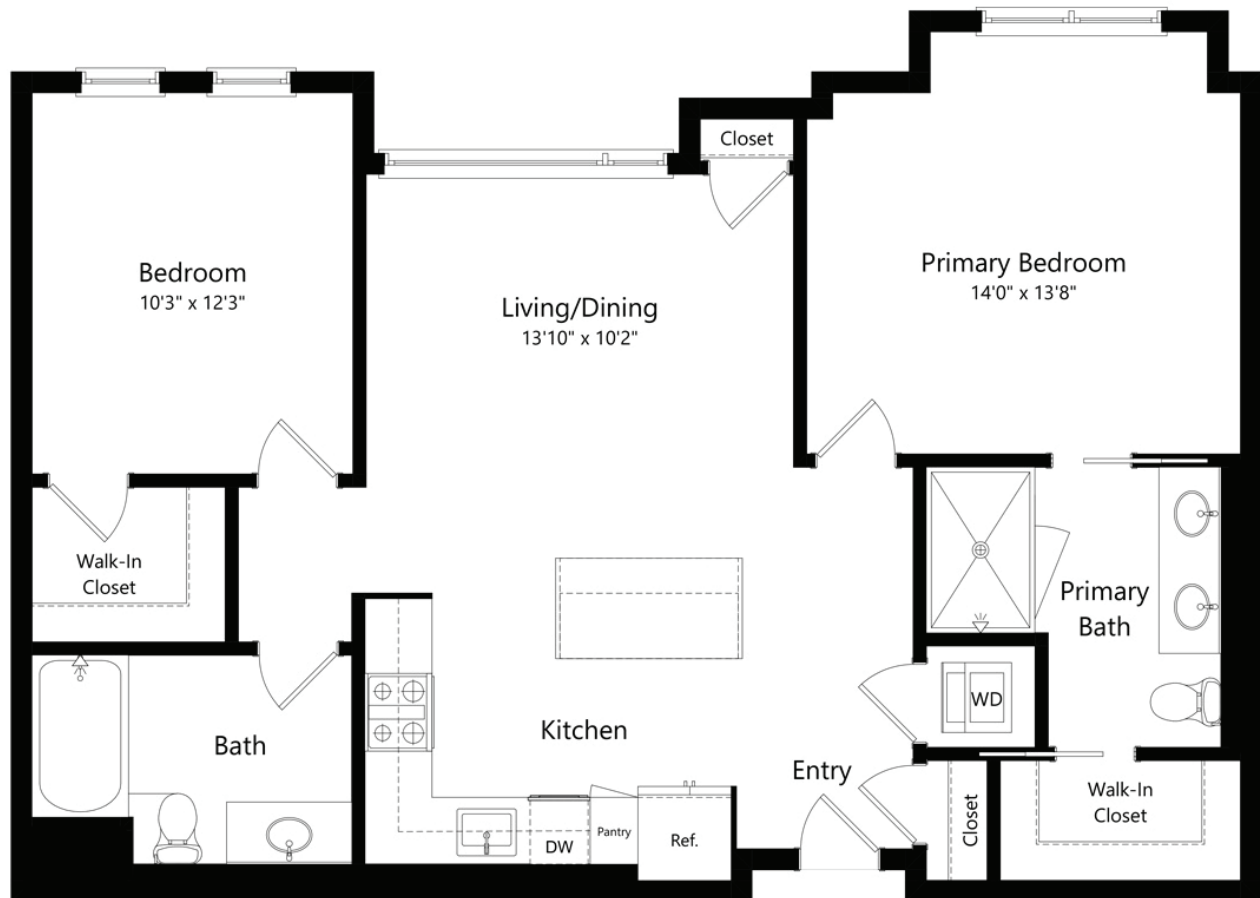

# 2C.1

2 BED / 2 BATH

# 1056

SQ. FT.

<b>LANDSBY</b>	100 Aspen Way   Mountain View, CA 94040
	<a href="http://liveslandsby.com">liveslandsby.com</a>

*\*Floor plans are artist's rendering. All dimensions are approximate. Actual product and specifications may vary in dimension or detail. Not all features are available in every apartment. Prices and availability are subject to change. Please see a representative for details.*