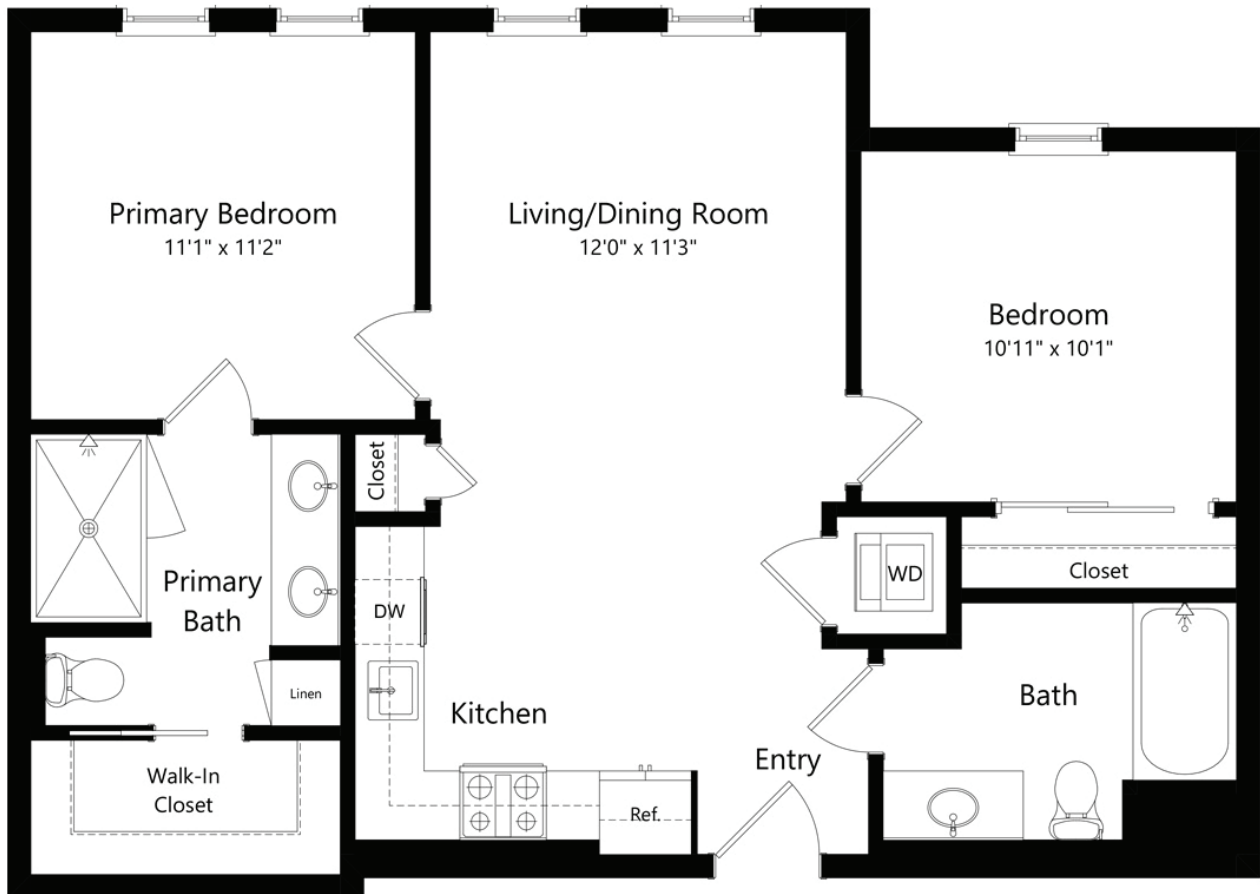

2A.9

2 BED / 2 BATH

885
SQ. FT.

LANDSBY	100 Aspen Way Mountain View, CA 94040
	liveslandsby.com

**Floor plans are artist's rendering. All dimensions are approximate. Actual product and specifications may vary in dimension or detail. Not all features are available in every apartment. Prices and availability are subject to change. Please see a representative for details.*