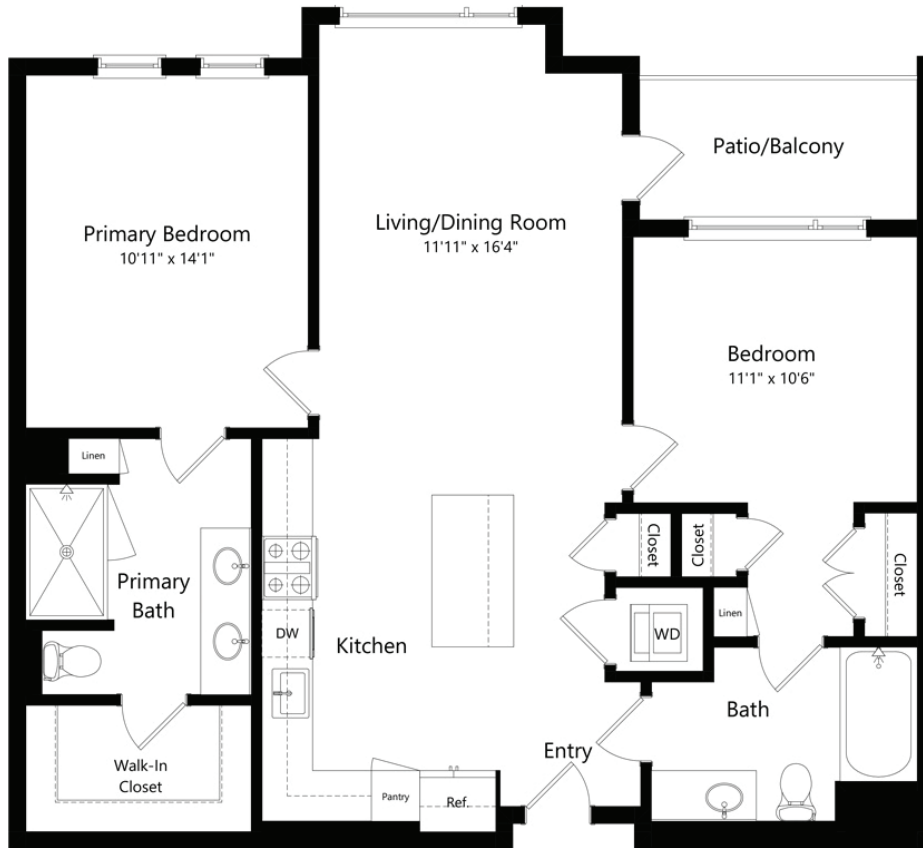

# 2A.8

2 BED / 2 BATH

# 1066

SQ. FT.

<b>LANDSBY</b>	100 Aspen Way   Mountain View, CA 94040
	<a href="http://liveslandsby.com">liveslandsby.com</a>

*\*Floor plans are artist's rendering. All dimensions are approximate. Actual product and specifications may vary in dimension or detail. Not all features are available in every apartment. Prices and availability are subject to change. Please see a representative for details.*