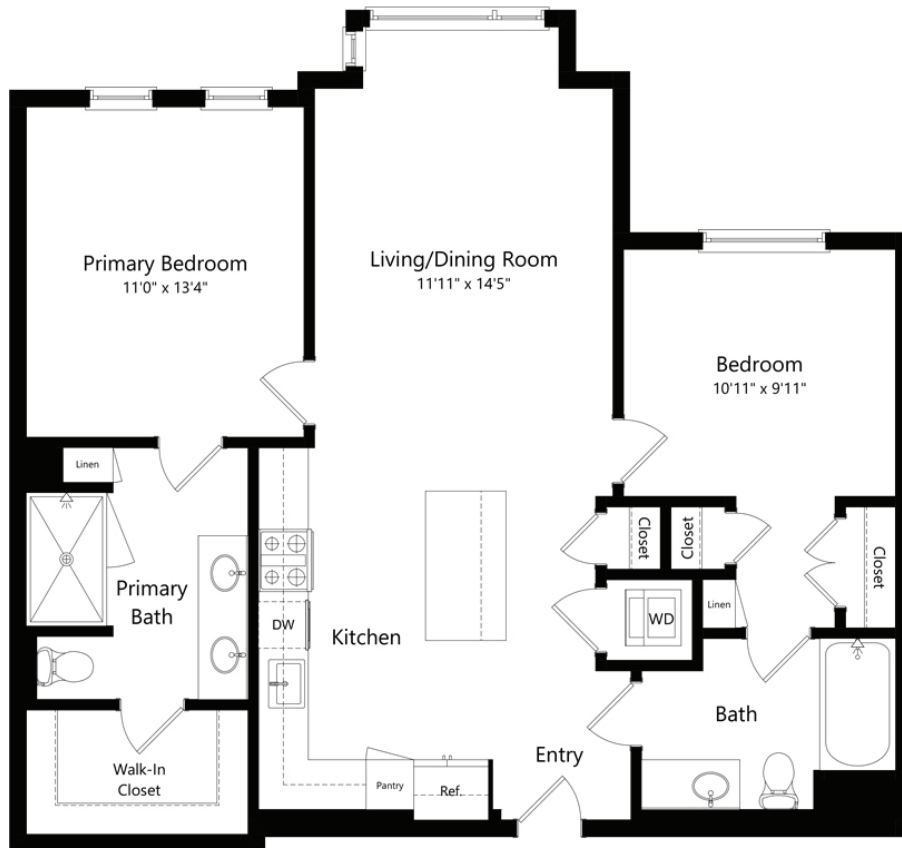

2A.5

2 BED / 2 BATH

1069

SQ. FT.

LANDSBY	100 Aspen Way Mountain View, CA 94040
	liveslandsby.com

**Floor plans are artist's rendering. All dimensions are approximate. Actual product and specifications may vary in dimension or detail. Not all features are available in every apartment. Prices and availability are subject to change. Please see a representative for details.*