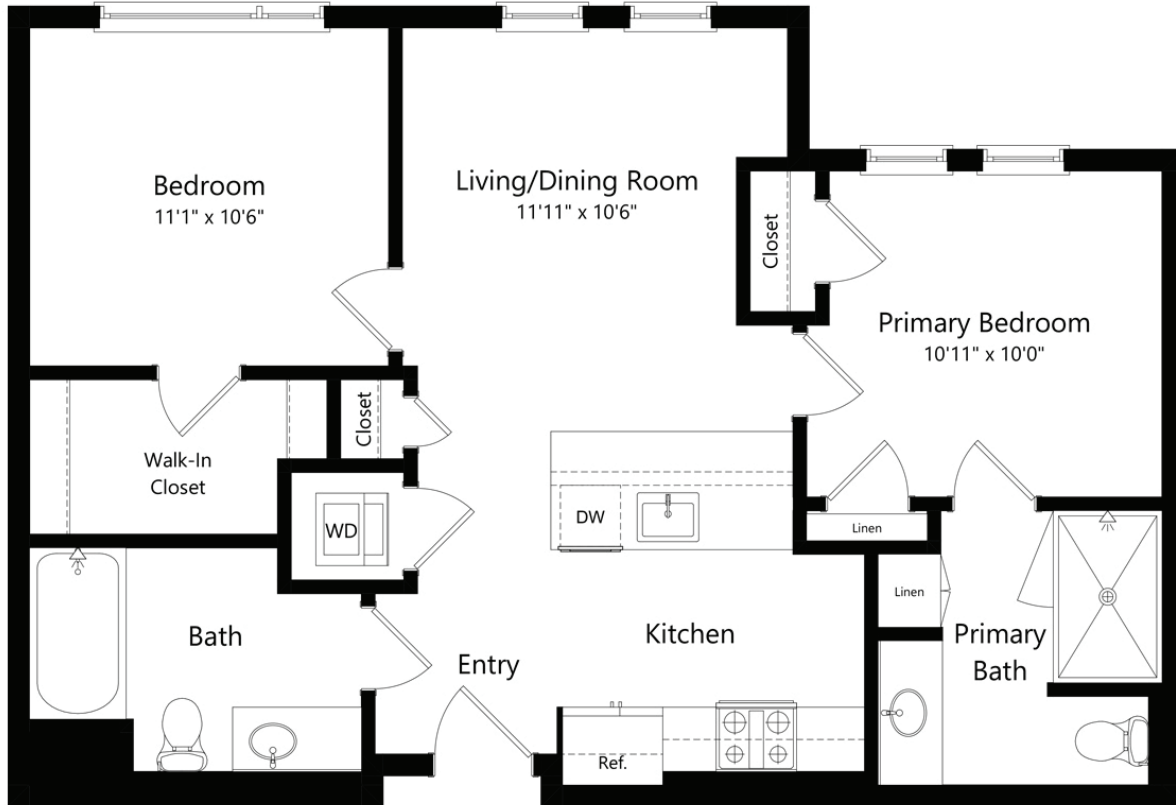

# 2A.3

2 BED / 2 BATH

839  
SQ. FT.

<b>LANDSBY</b>	100 Aspen Way   Mountain View, CA 94040
	<a href="http://liveslandsby.com">liveslandsby.com</a>

*\*Floor plans are artist's rendering. All dimensions are approximate. Actual product and specifications may vary in dimension or detail. Not all features are available in every apartment. Prices and availability are subject to change. Please see a representative for details.*