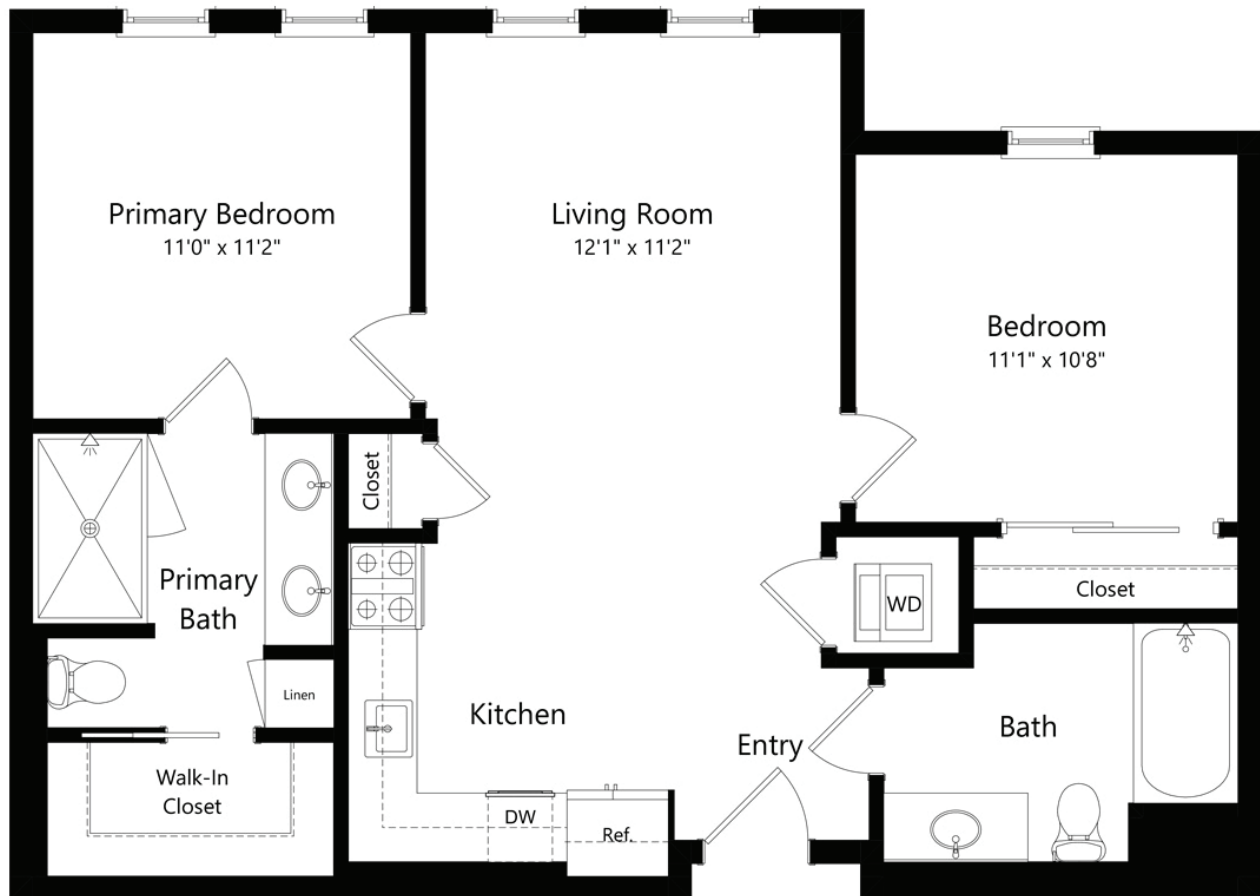

# 2A.2

2 BED / 2 BATH

881  
SQ. FT.

<b>LANDSBY</b>	100 Aspen Way   Mountain View, CA 94040
	<a href="http://liveslandsby.com">liveslandsby.com</a>

*\*Floor plans are artist's rendering. All dimensions are approximate. Actual product and specifications may vary in dimension or detail. Not all features are available in every apartment. Prices and availability are subject to change. Please see a representative for details.*