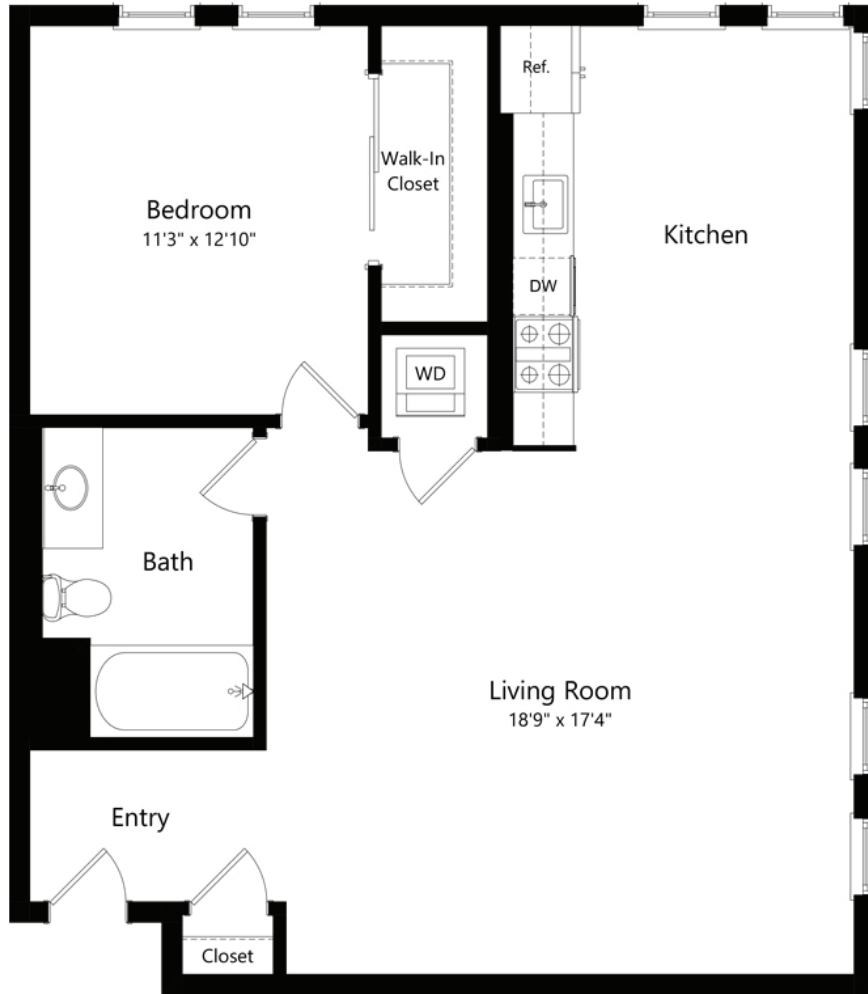

1W.1

1 BED / 1 BATH

907

SQ. FT.

LANDSBY	100 Aspen Way Mountain View, CA 94040
	liveslandsby.com

**Floor plans are artist's rendering. All dimensions are approximate. Actual product and specifications may vary in dimension or detail. Not all features are available in every apartment. Prices and availability are subject to change. Please see a representative for details.*