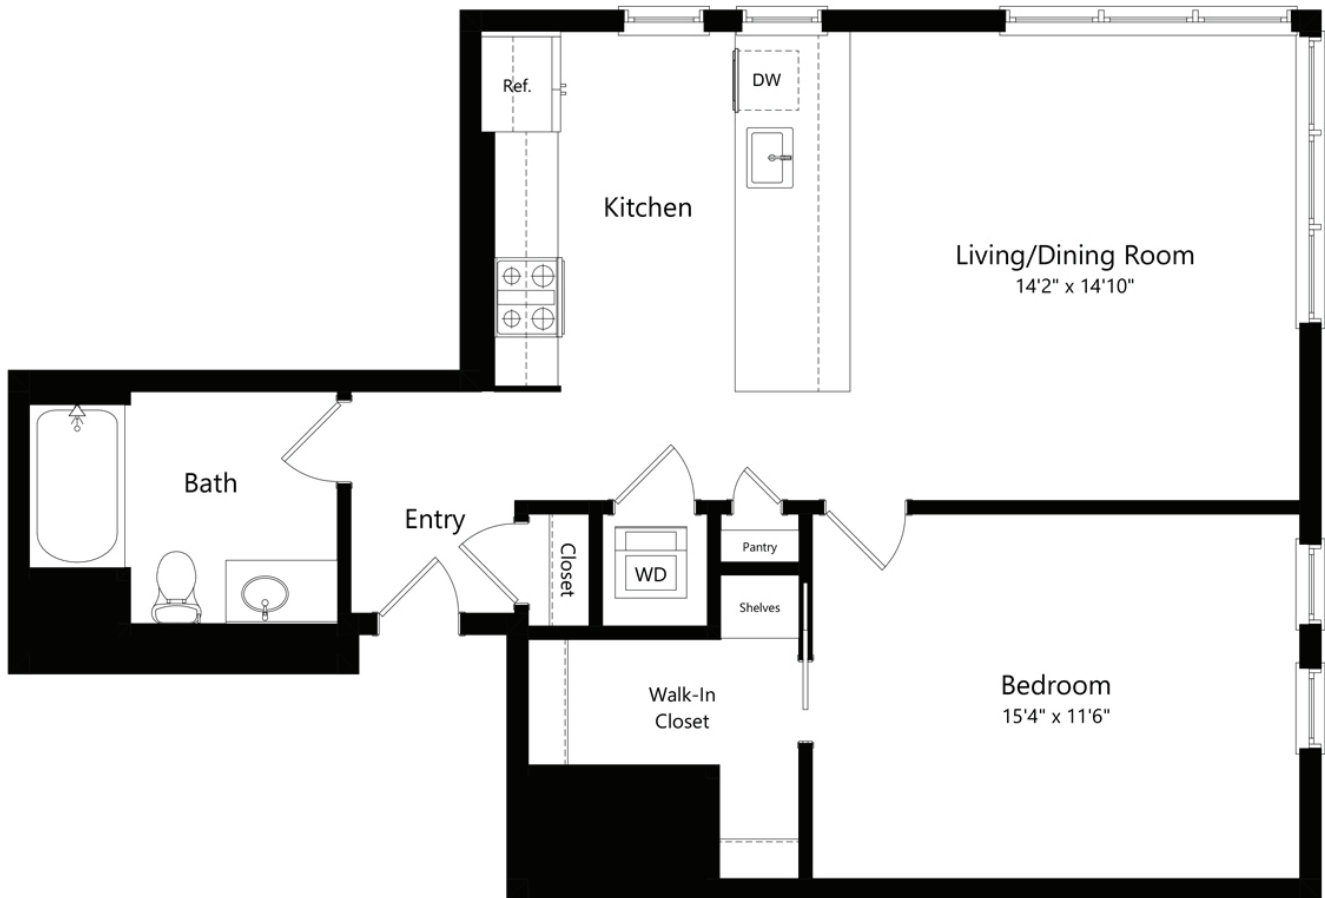

1T.1

1 BED / 1 BATH

840

SQ. FT.

LANDSBY	100 Aspen Way Mountain View, CA 94040
	liveslandsby.com

**Floor plans are artist's rendering. All dimensions are approximate. Actual product and specifications may vary in dimension or detail. Not all features are available in every apartment. Prices and availability are subject to change. Please see a representative for details.*