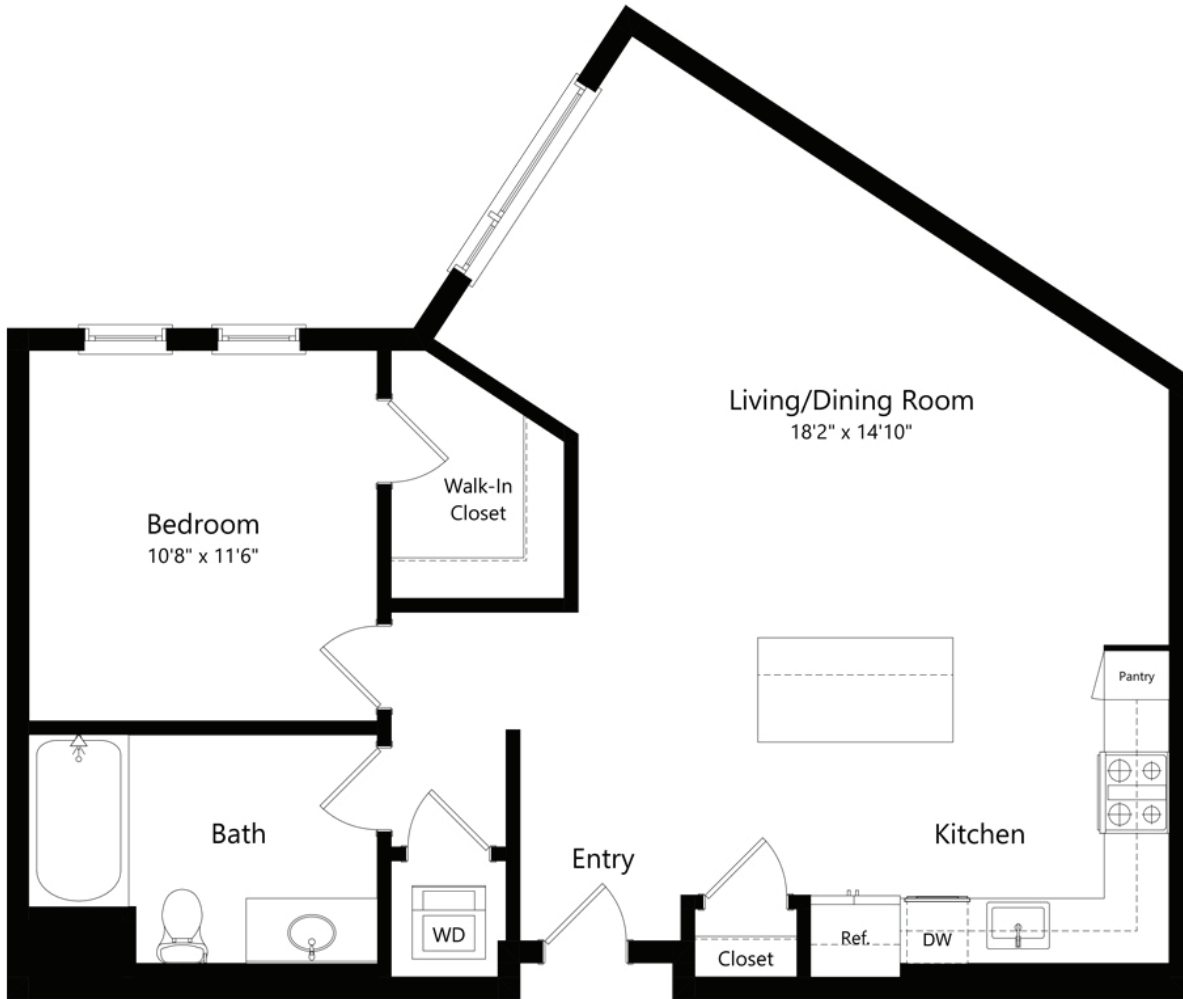

1S.1

1 BED / 1 BATH

844

SQ. FT.

LANDSBY	100 Aspen Way Mountain View, CA 94040
	liveslandsby.com

**Floor plans are artist's rendering. All dimensions are approximate. Actual product and specifications may vary in dimension or detail. Not all features are available in every apartment. Prices and availability are subject to change. Please see a representative for details.*