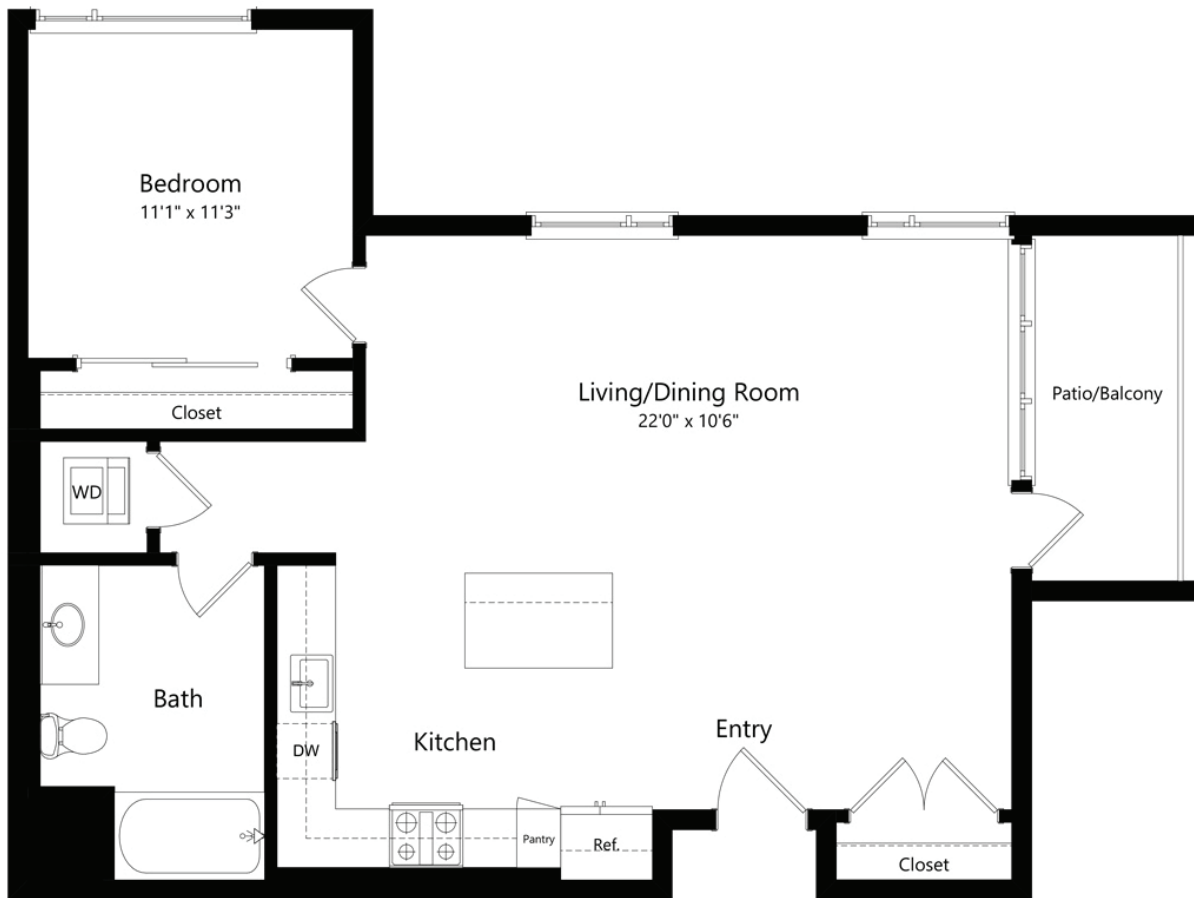

1R.1

1 BED / 1 BATH

855

SQ. FT.

LANDSBY	100 Aspen Way Mountain View, CA 94040
	liveslandsby.com

**Floor plans are artist's rendering. All dimensions are approximate. Actual product and specifications may vary in dimension or detail. Not all features are available in every apartment. Prices and availability are subject to change. Please see a representative for details.*