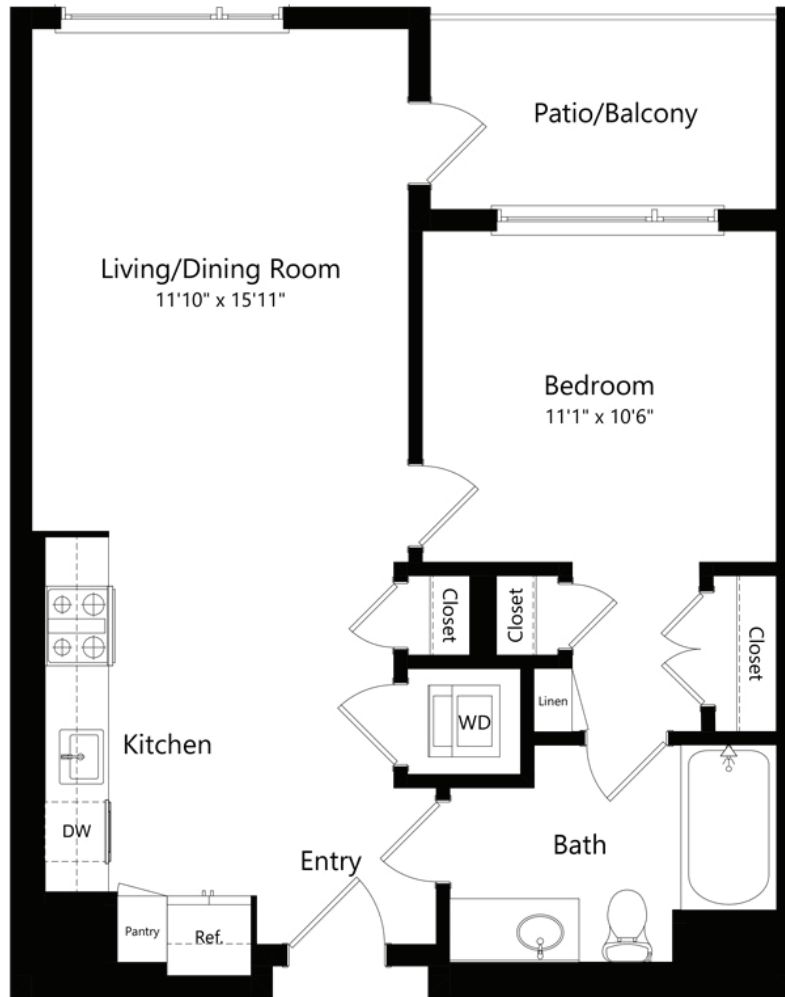

1Q.2

1 BED / 1 BATH

688
SQ. FT.

LANDSBY	100 Aspen Way Mountain View, CA 94040
	liveslandsby.com

**Floor plans are artist's rendering. All dimensions are approximate. Actual product and specifications may vary in dimension or detail. Not all features are available in every apartment. Prices and availability are subject to change. Please see a representative for details.*