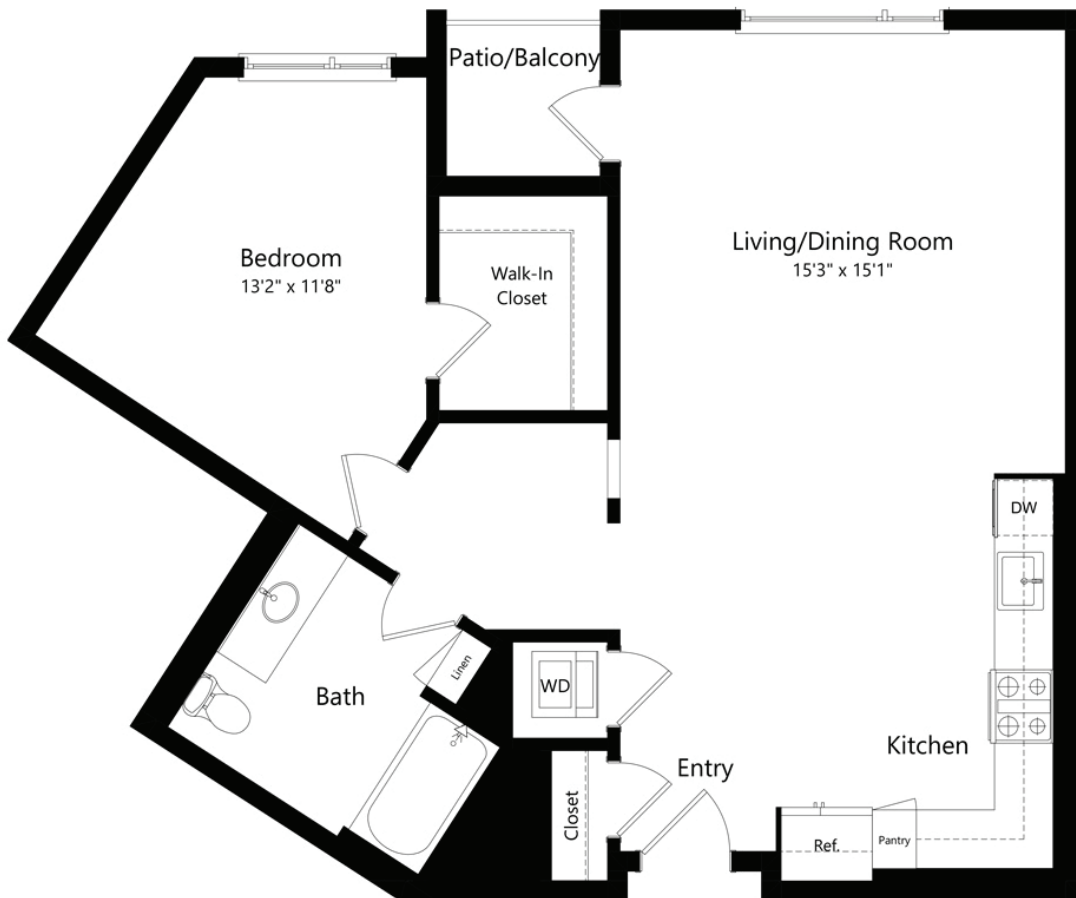

# 1P.1

1 BED / 1 BATH

# 888

SQ. FT.

<b>LANDSBY</b>	100 Aspen Way   Mountain View, CA 94040
	<a href="http://liveslandsby.com">liveslandsby.com</a>

*\*Floor plans are artist's rendering. All dimensions are approximate. Actual product and specifications may vary in dimension or detail. Not all features are available in every apartment. Prices and availability are subject to change. Please see a representative for details.*