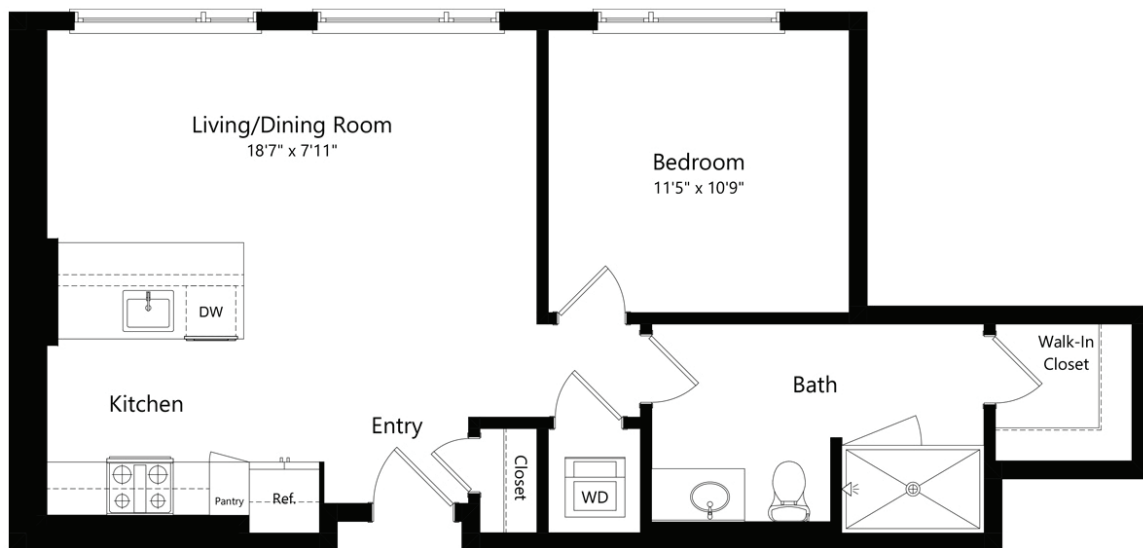

1N.1

1 BED / 1 BATH

729

SQ. FT.

LANDSBY	100 Aspen Way Mountain View, CA 94040
	liveslandsby.com

**Floor plans are artist's rendering. All dimensions are approximate. Actual product and specifications may vary in dimension or detail. Not all features are available in every apartment. Prices and availability are subject to change. Please see a representative for details.*