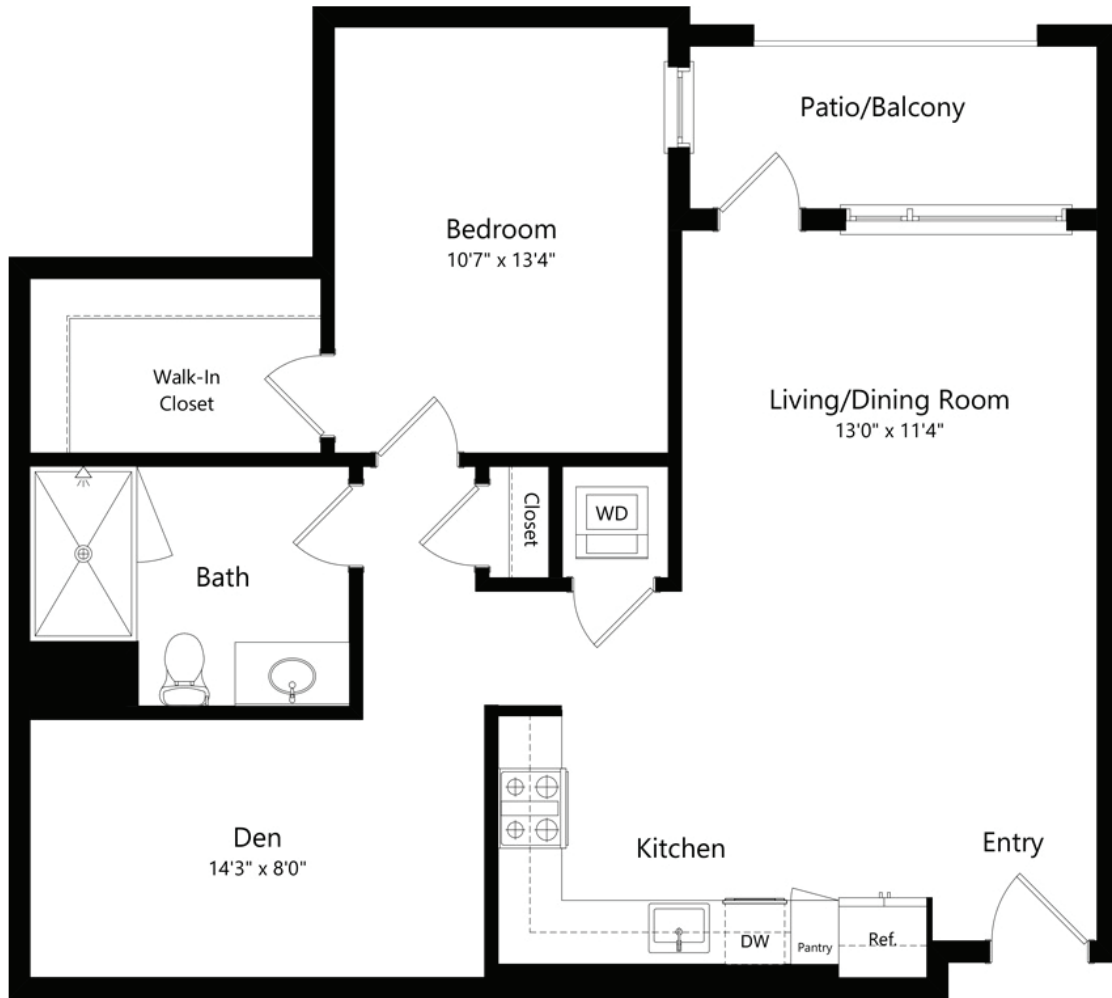

1M.1

1 BED / 1 BATH

919

SQ. FT.

LANDSBY

100 Aspen Way | Mountain View, CA 94040

liveslandsby.com

**Floor plans are artist's rendering. All dimensions are approximate. Actual product and specifications may vary in dimension or detail. Not all features are available in every apartment. Prices and availability are subject to change. Please see a representative for details.*