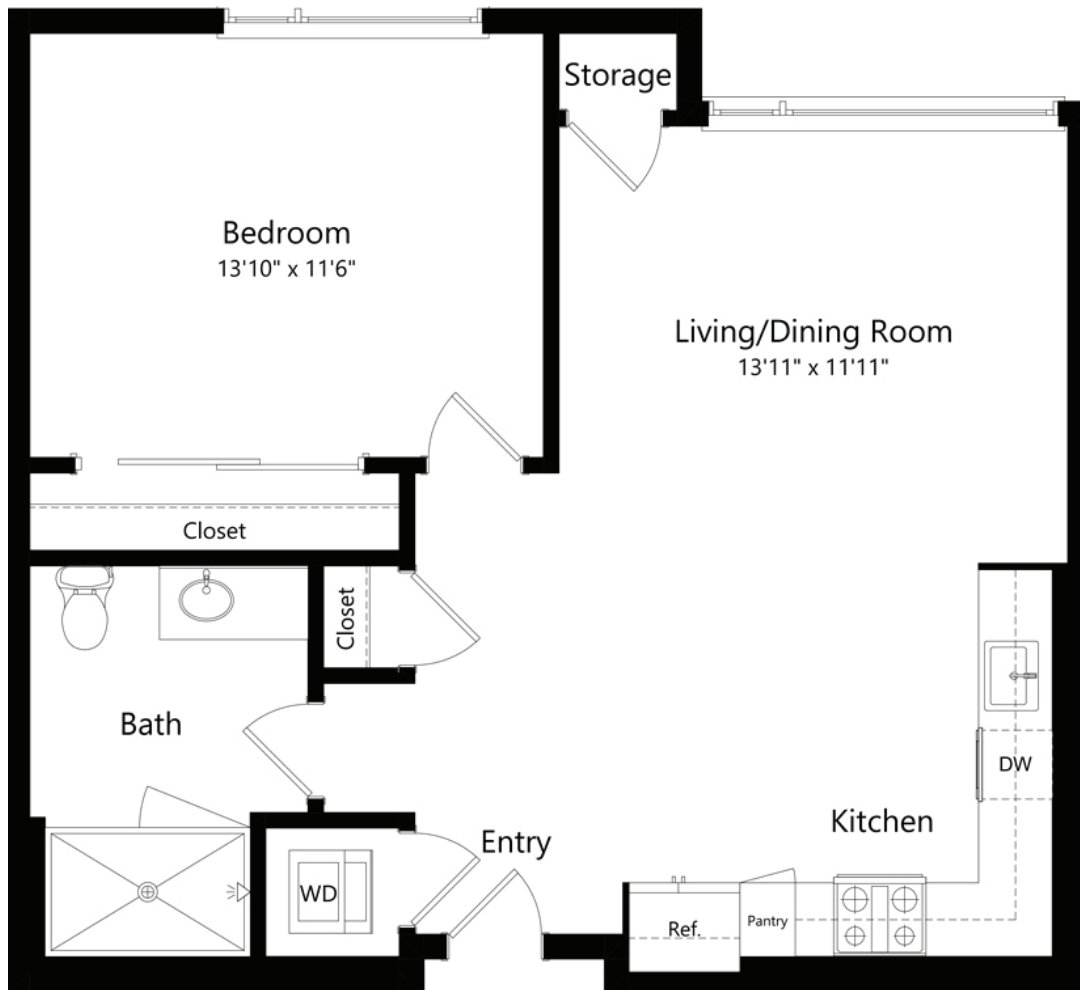

1L.1

1 BED / 1 BATH

747

SQ. FT.

LANDSBY	100 Aspen Way Mountain View, CA 94040
	livlandsby.com

**Floor plans are artist's rendering. All dimensions are approximate. Actual product and specifications may vary in dimension or detail. Not all features are available in every apartment. Prices and availability are subject to change. Please see a representative for details.*