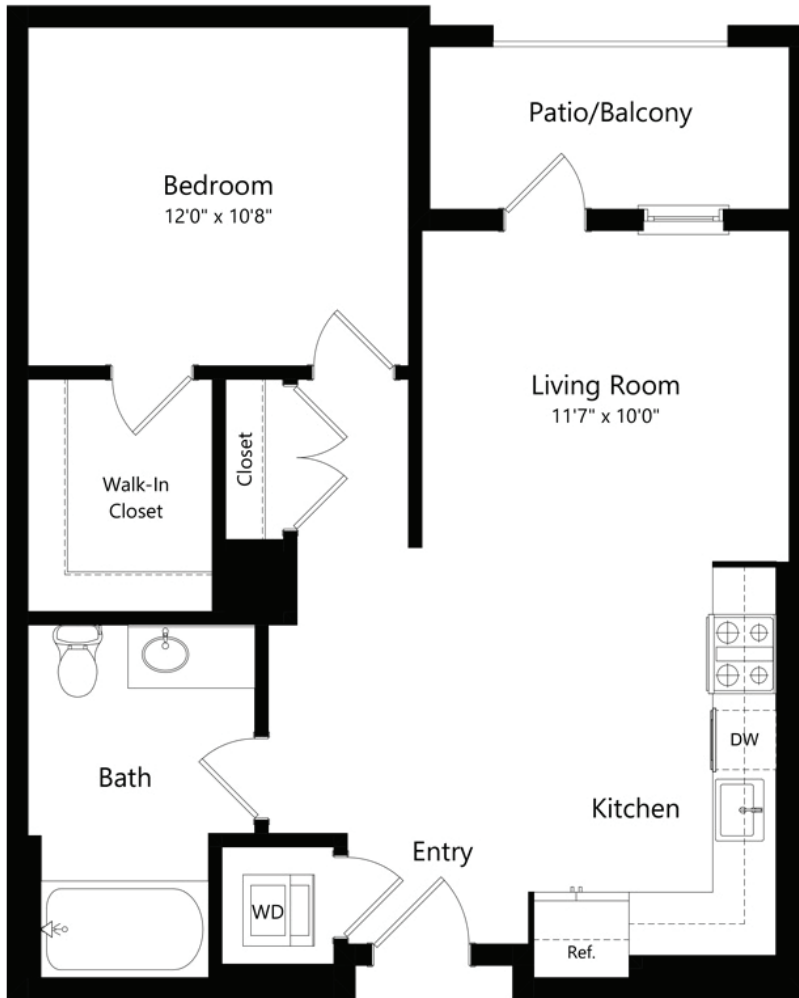

# 1K.1

1 BED / 1 BATH

# 701

SQ. FT.

LANDSBY

100 Aspen Way | Mountain View, CA 94040

[liveslandsby.com](http://liveslandsby.com)

*\*Floor plans are artist's rendering. All dimensions are approximate. Actual product and specifications may vary in dimension or detail. Not all features are available in every apartment. Prices and availability are subject to change. Please see a representative for details.*