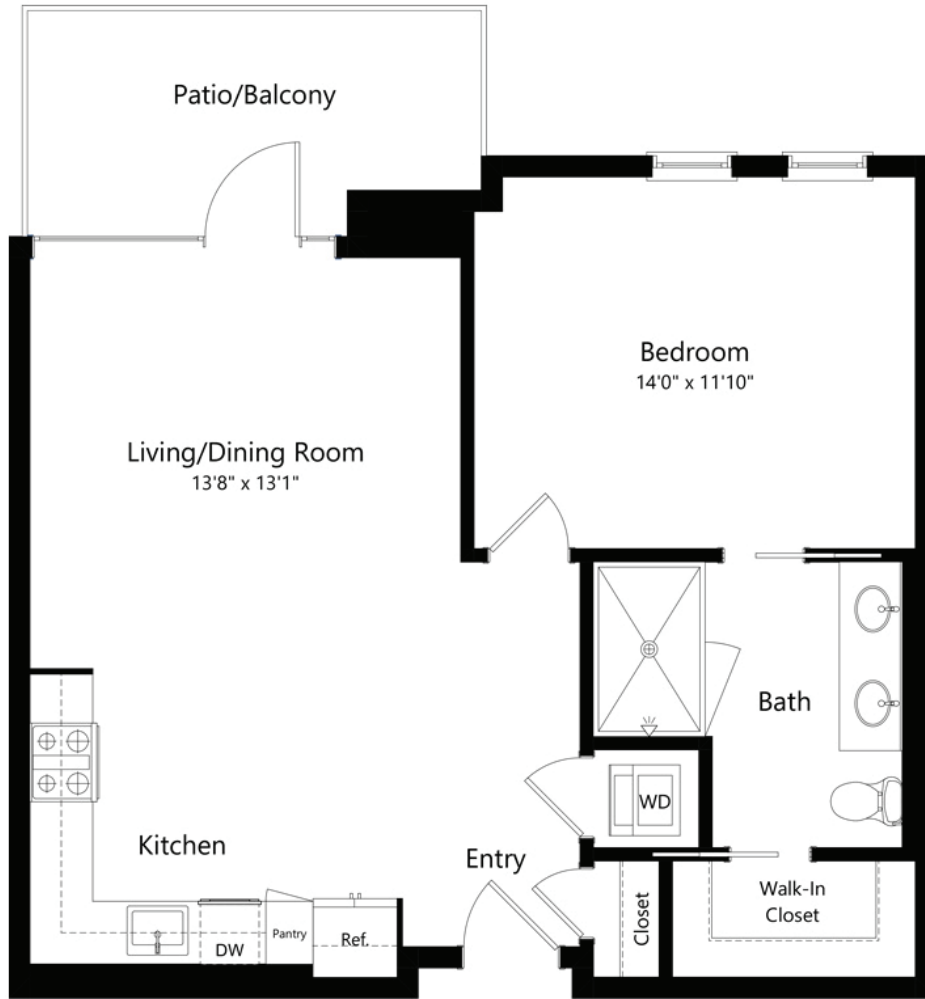

1J.1

1 BED / 1 BATH

747

SQ. FT.

LANDSBY	100 Aspen Way Mountain View, CA 94040
	liveslandsby.com

**Floor plans are artist's rendering. All dimensions are approximate. Actual product and specifications may vary in dimension or detail. Not all features are available in every apartment. Prices and availability are subject to change. Please see a representative for details.*