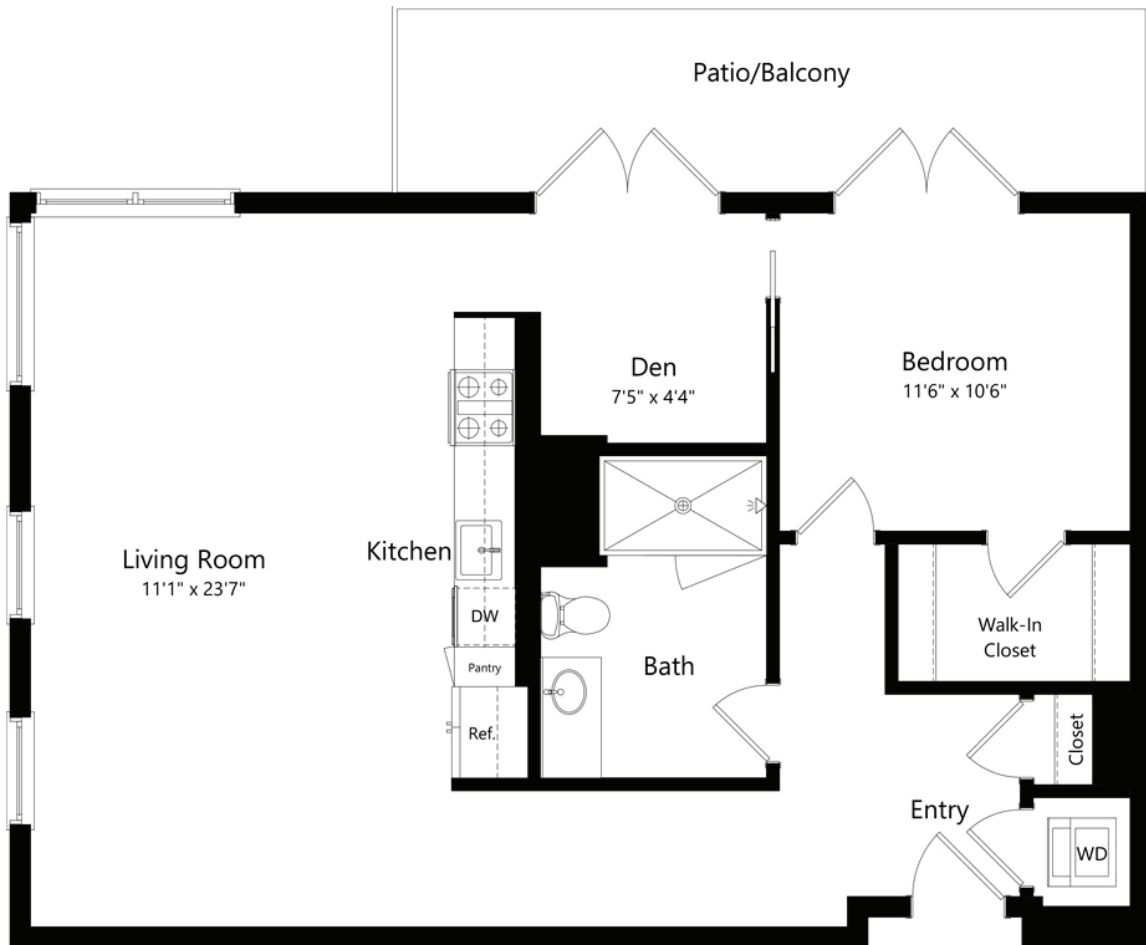

1H.1

1 BED / 1 BATH

919

SQ. FT.

LANDSBY

100 Aspen Way | Mountain View, CA 94040

liveslandsby.com

**Floor plans are artist's rendering. All dimensions are approximate. Actual product and specifications may vary in dimension or detail. Not all features are available in every apartment. Prices and availability are subject to change. Please see a representative for details.*