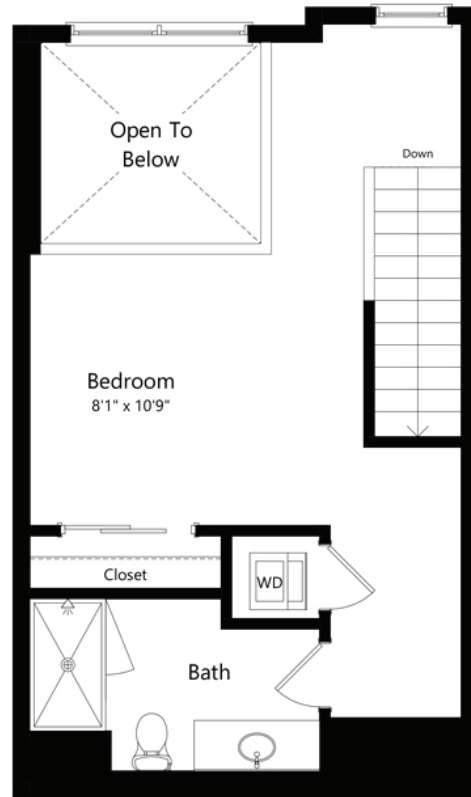

1G.3

1 BED / 1.5 BATH

1026

SQ. FT.

LANDSBY	100 Aspen Way Mountain View, CA 94040
	liveslandsby.com

**Floor plans are artist's rendering. All dimensions are approximate. Actual product and specifications may vary in dimension or detail. Not all features are available in every apartment. Prices and availability are subject to change. Please see a representative for details.*