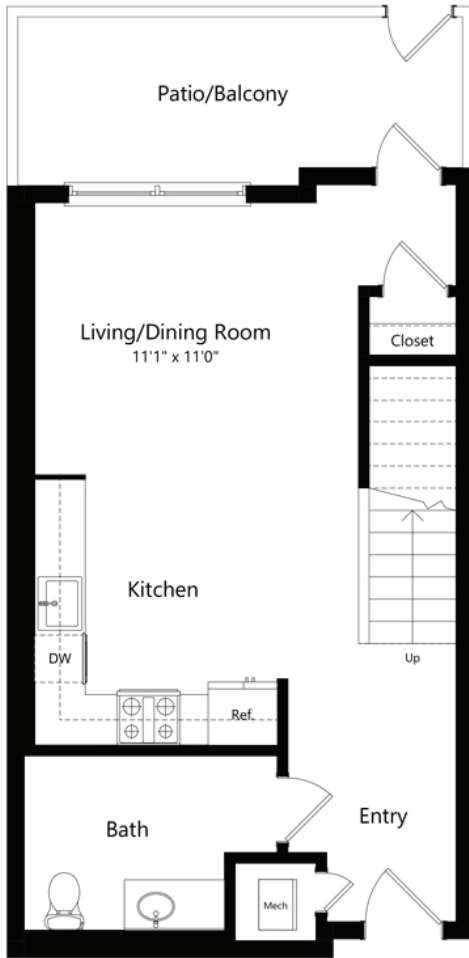

1G.3

1 BED / 1.5 BATH

1026

SQ. FT.

LANDSBY	100 Aspen Way Mountain View, CA 94040
	liveslandsby.com

**Floor plans are artist's rendering. All dimensions are approximate. Actual product and specifications may vary in dimension or detail. Not all features are available in every apartment. Prices and availability are subject to change. Please see a representative for details.*