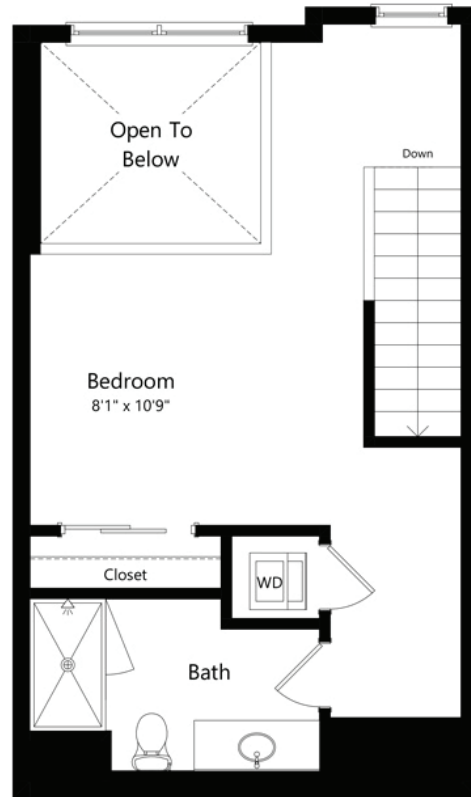

1G.2

1 BED / 1.5 BATH

1020

SQ. FT.

1 FL

2 FL

LANDSBY	100 Aspen Way Mountain View, CA 94040
	liveslandsby.com

**Floor plans are artist's rendering. All dimensions are approximate. Actual product and specifications may vary in dimension or detail. Not all features are available in every apartment. Prices and availability are subject to change. Please see a representative for details.*