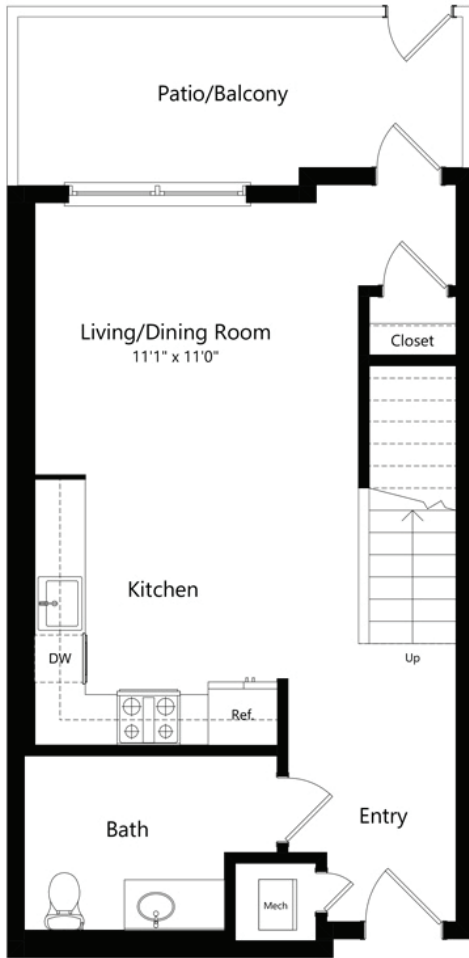

1G.2

1 BED / 1.5 BATH

1020

SQ. FT.

1 FL

2 FL

LANDSBY	100 Aspen Way Mountain View, CA 94040
	liveslandsby.com

**Floor plans are artist's rendering. All dimensions are approximate. Actual product and specifications may vary in dimension or detail. Not all features are available in every apartment. Prices and availability are subject to change. Please see a representative for details.*