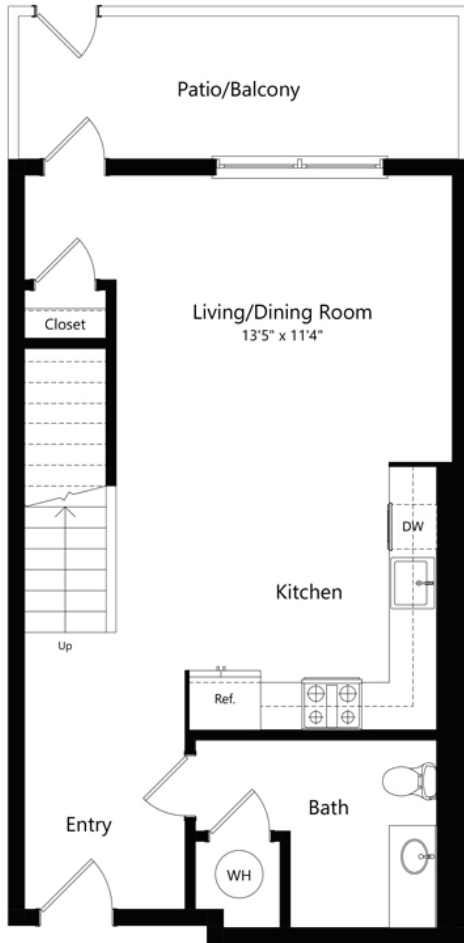

# 1G.1

1 BED / 1.5 BATH

# 1025

SQ. FT.

1st Floor

2nd Floor

<b>LANDSBY</b>	100 Aspen Way   Mountain View, CA 94040
	<a href="http://liveslandsby.com">liveslandsby.com</a>

*\*Floor plans are artist's rendering. All dimensions are approximate. Actual product and specifications may vary in dimension or detail. Not all features are available in every apartment. Prices and availability are subject to change. Please see a representative for details.*