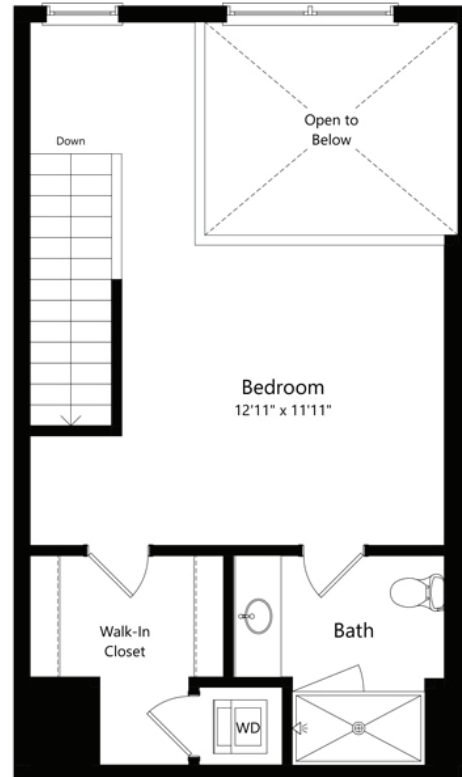

# 1G.1

1 BED / 1.5 BATH

# 1025

SQ. FT.

1st Floor

2nd Floor

<b>LANDSBY</b>	100 Aspen Way   Mountain View, CA 94040
	<a href="http://liveslandsby.com">liveslandsby.com</a>

*\*Floor plans are artist's rendering. All dimensions are approximate. Actual product and specifications may vary in dimension or detail. Not all features are available in every apartment. Prices and availability are subject to change. Please see a representative for details.*