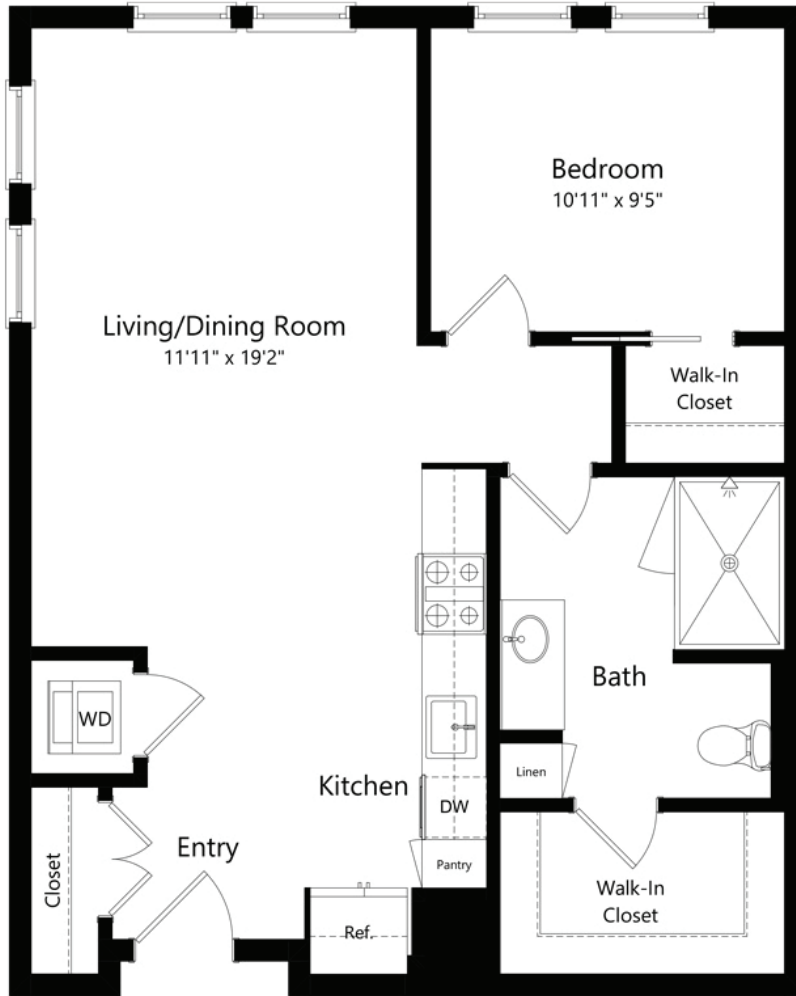

# 1F.1

1 BED / 1 BATH

# 761

SQ. FT.

<b>LANDSBY</b>	100 Aspen Way   Mountain View, CA 94040
	<a href="http://liveslandsby.com">liveslandsby.com</a>

*\*Floor plans are artist's rendering. All dimensions are approximate. Actual product and specifications may vary in dimension or detail. Not all features are available in every apartment. Prices and availability are subject to change. Please see a representative for details.*