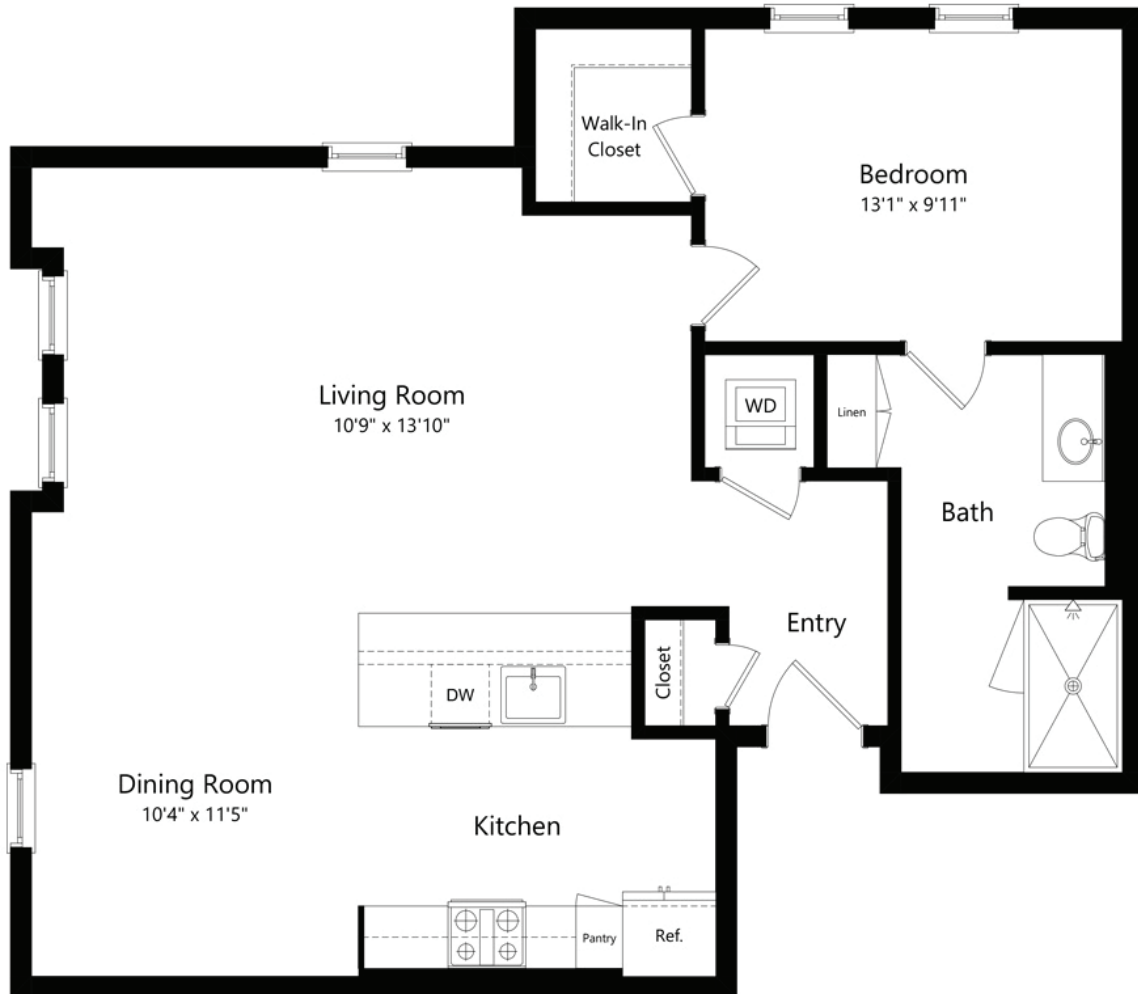

# 1D.1

1 BED / 1 BATH

# 817

SQ. FT.

<b>LANDSBY</b>	100 Aspen Way   Mountain View, CA 94040
	<a href="http://livelandsby.com">livelandsby.com</a>

*\*Floor plans are artist's rendering. All dimensions are approximate. Actual product and specifications may vary in dimension or detail. Not all features are available in every apartment. Prices and availability are subject to change. Please see a representative for details.*