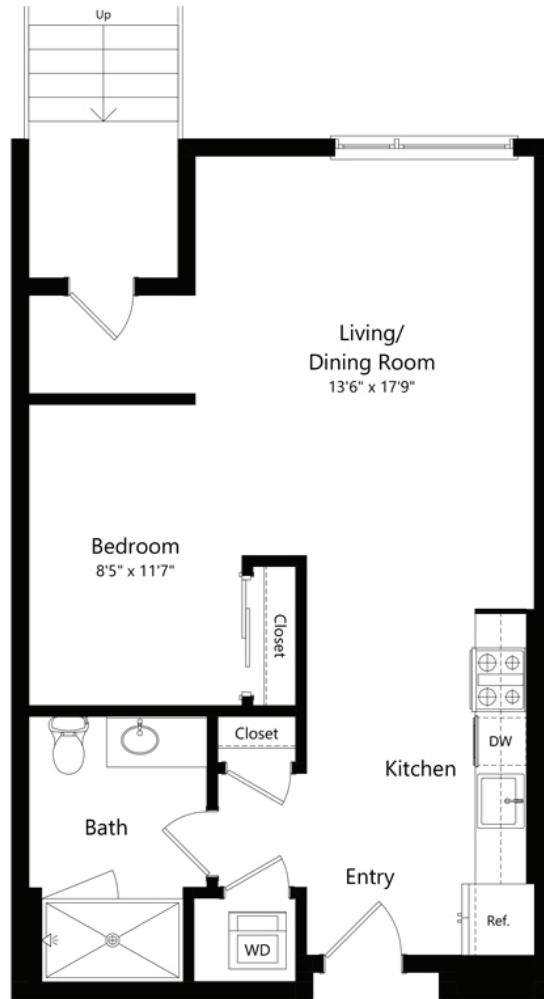

1B.8

1 BED / 1 BATH

594

SQ. FT.

LANDSBY	100 Aspen Way Mountain View, CA 94040
	liveslandsby.com

**Floor plans are artist's rendering. All dimensions are approximate. Actual product and specifications may vary in dimension or detail. Not all features are available in every apartment. Prices and availability are subject to change. Please see a representative for details.*