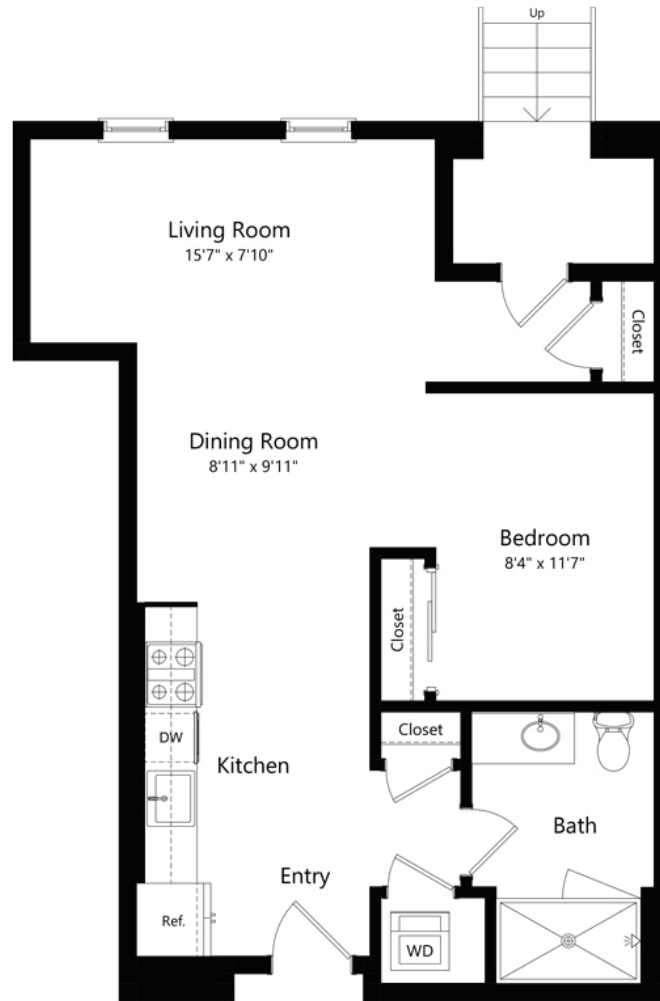

1B.7

1 BED / 1 BATH

685

SQ. FT.

LANDSBY	100 Aspen Way Mountain View, CA 94040
	livlandsby.com

**Floor plans are artist's rendering. All dimensions are approximate. Actual product and specifications may vary in dimension or detail. Not all features are available in every apartment. Prices and availability are subject to change. Please see a representative for details.*