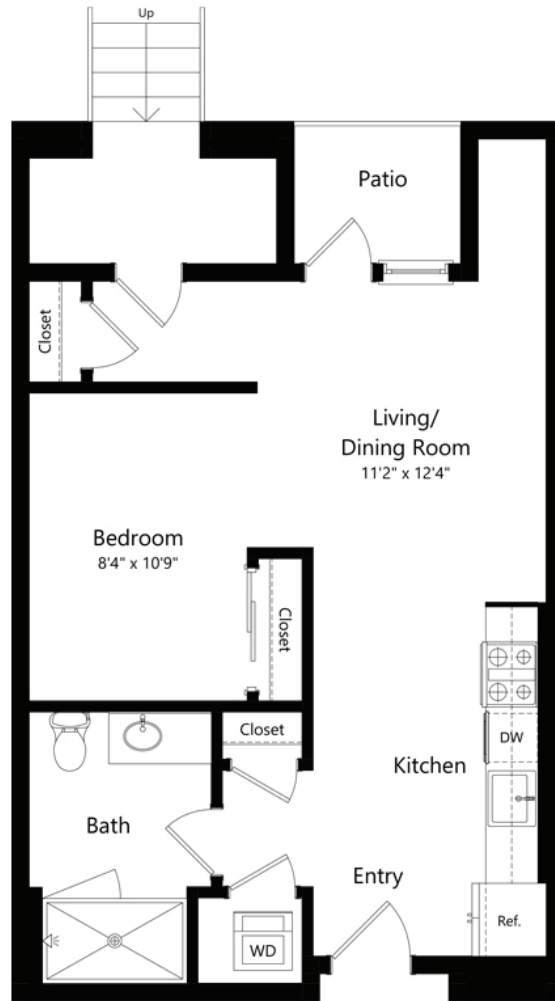

# 1B.6

1 BED / 1 BATH

# 588

SQ. FT.

LANDSBY

100 Aspen Way | Mountain View, CA 94040

[liveslandsby.com](http://liveslandsby.com)

*\*Floor plans are artist's rendering. All dimensions are approximate. Actual product and specifications may vary in dimension or detail. Not all features are available in every apartment. Prices and availability are subject to change. Please see a representative for details.*