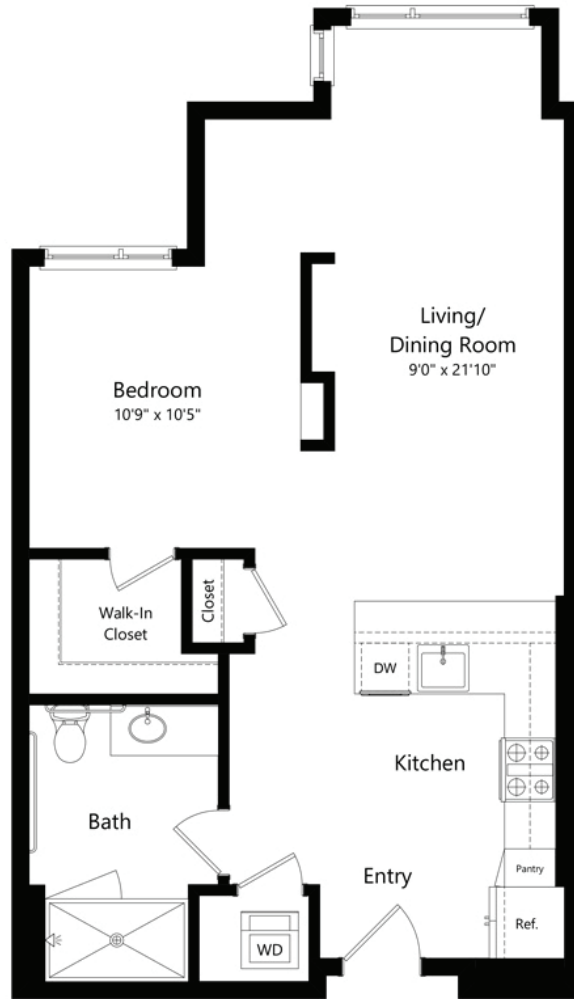

# 1B.4

1 BED / 1 BATH

# 701

SQ. FT.

<b>LANDSBY</b>	100 Aspen Way   Mountain View, CA 94040
	<a href="http://liveslandsby.com">liveslandsby.com</a>

*\*Floor plans are artist's rendering. All dimensions are approximate. Actual product and specifications may vary in dimension or detail. Not all features are available in every apartment. Prices and availability are subject to change. Please see a representative for details.*