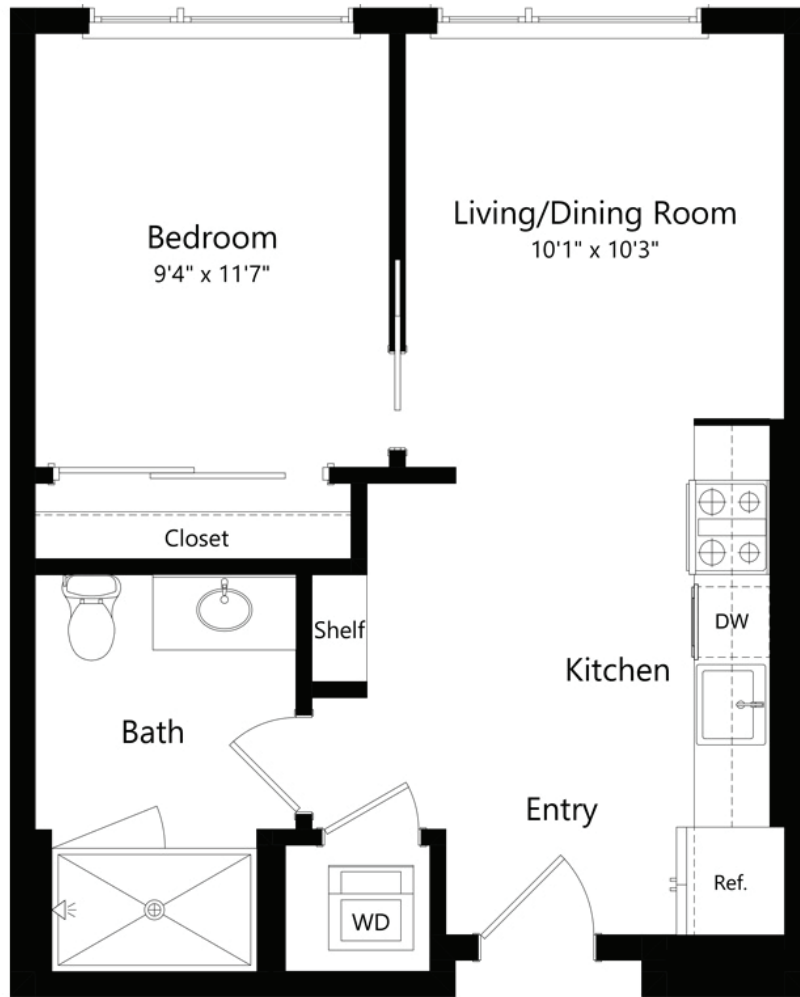

1B.3

1 BED / 1 BATH

535

SQ. FT.

LANDSBY	100 Aspen Way Mountain View, CA 94040
	liveslandsby.com

**Floor plans are artist's rendering. All dimensions are approximate. Actual product and specifications may vary in dimension or detail. Not all features are available in every apartment. Prices and availability are subject to change. Please see a representative for details.*