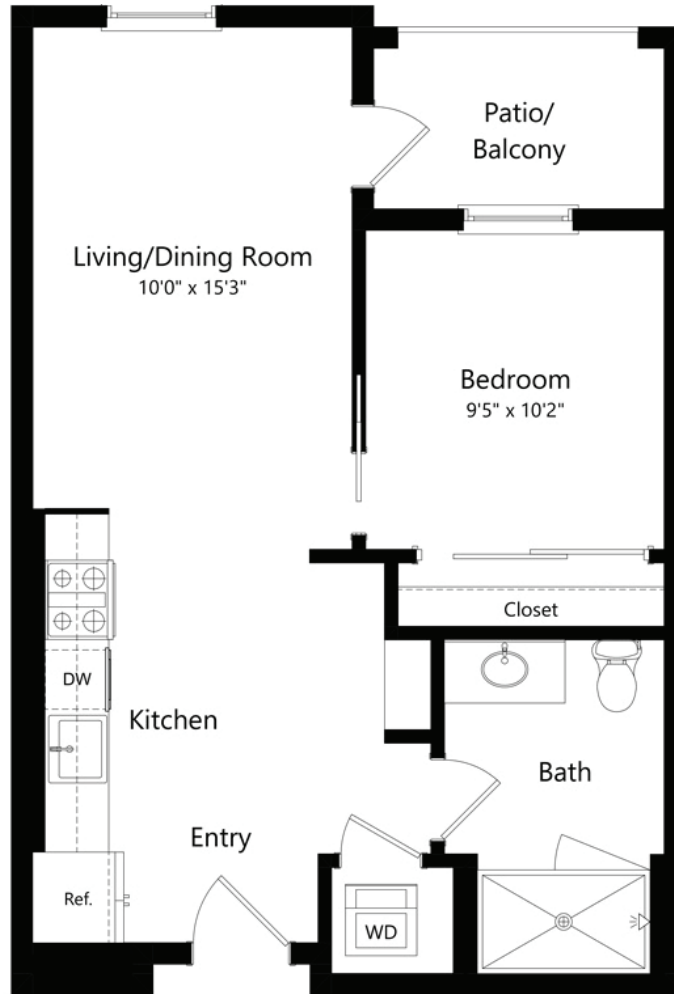

1B.2

1 BED / 1 BATH

592

SQ. FT.

LANDSBY	100 Aspen Way Mountain View, CA 94040
	liveslandsby.com

**Floor plans are artist's rendering. All dimensions are approximate. Actual product and specifications may vary in dimension or detail. Not all features are available in every apartment. Prices and availability are subject to change. Please see a representative for details.*