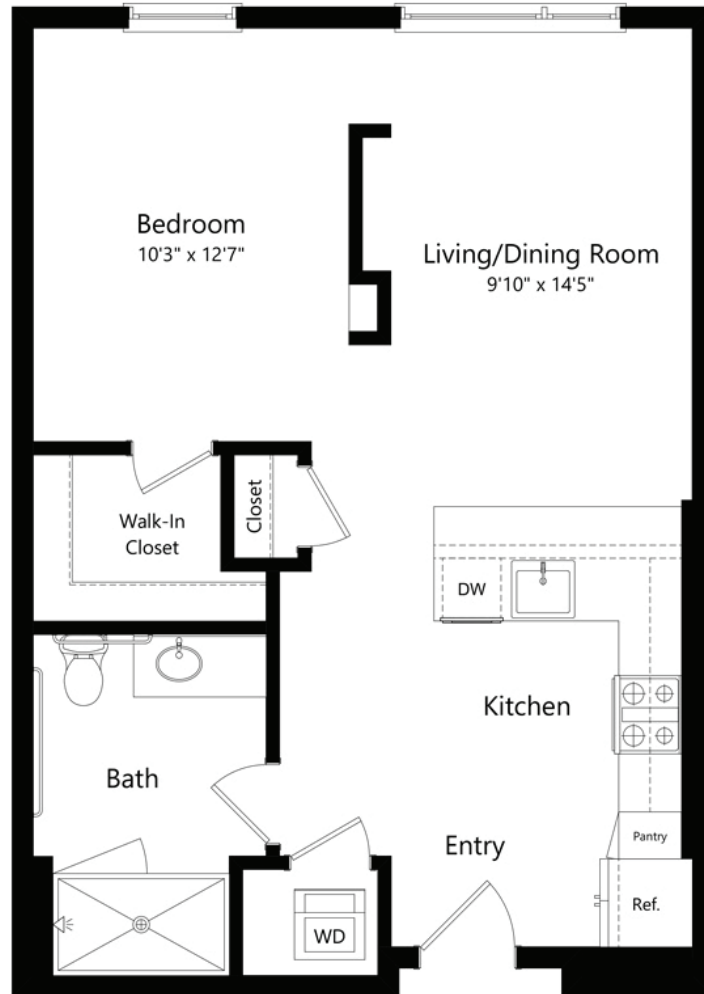

1B.1

1 BED / 1 BATH

655

SQ. FT.

LANDSBY	100 Aspen Way Mountain View, CA 94040
	liveslandsby.com

**Floor plans are artist's rendering. All dimensions are approximate. Actual product and specifications may vary in dimension or detail. Not all features are available in every apartment. Prices and availability are subject to change. Please see a representative for details.*