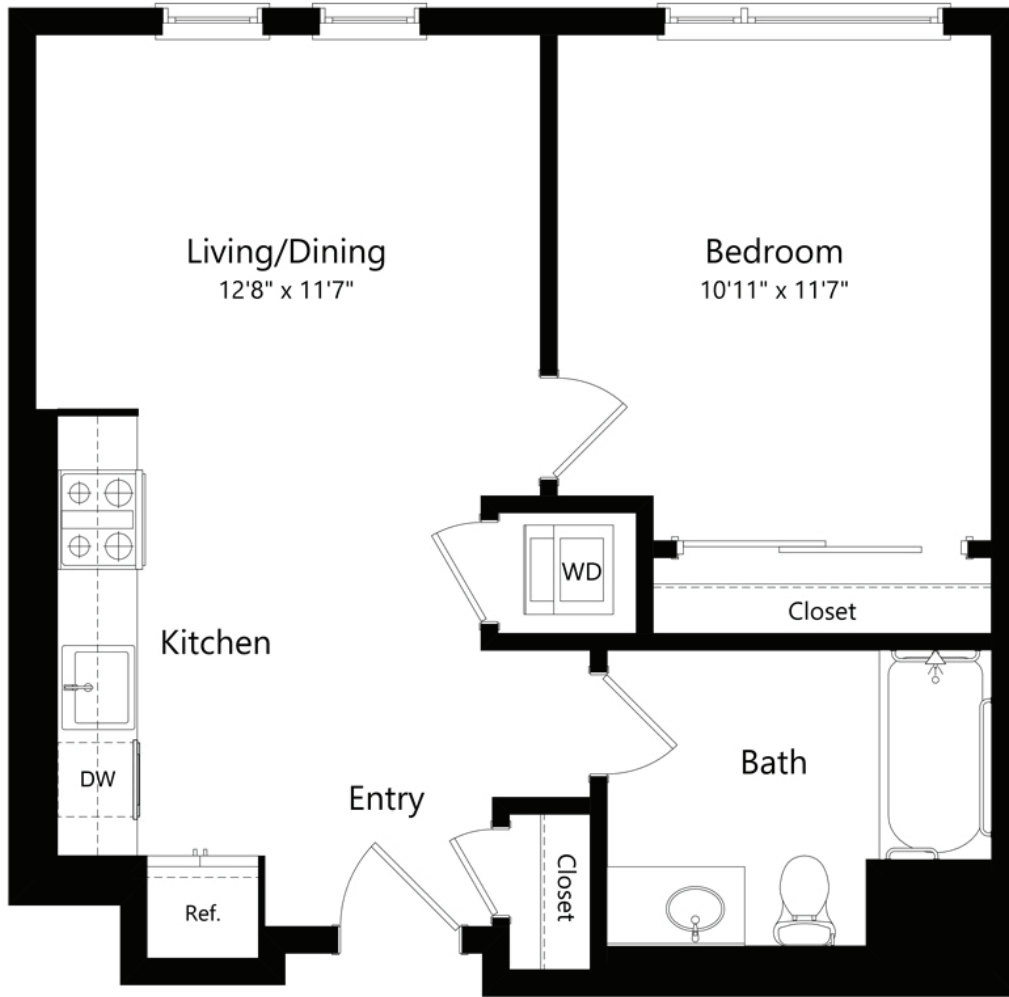

1A.6

1 BED / 1 BATH

614

SQ. FT.

LANDSBY	100 Aspen Way Mountain View, CA 94040
	liveslandsby.com

**Floor plans are artist's rendering. All dimensions are approximate. Actual product and specifications may vary in dimension or detail. Not all features are available in every apartment. Prices and availability are subject to change. Please see a representative for details.*