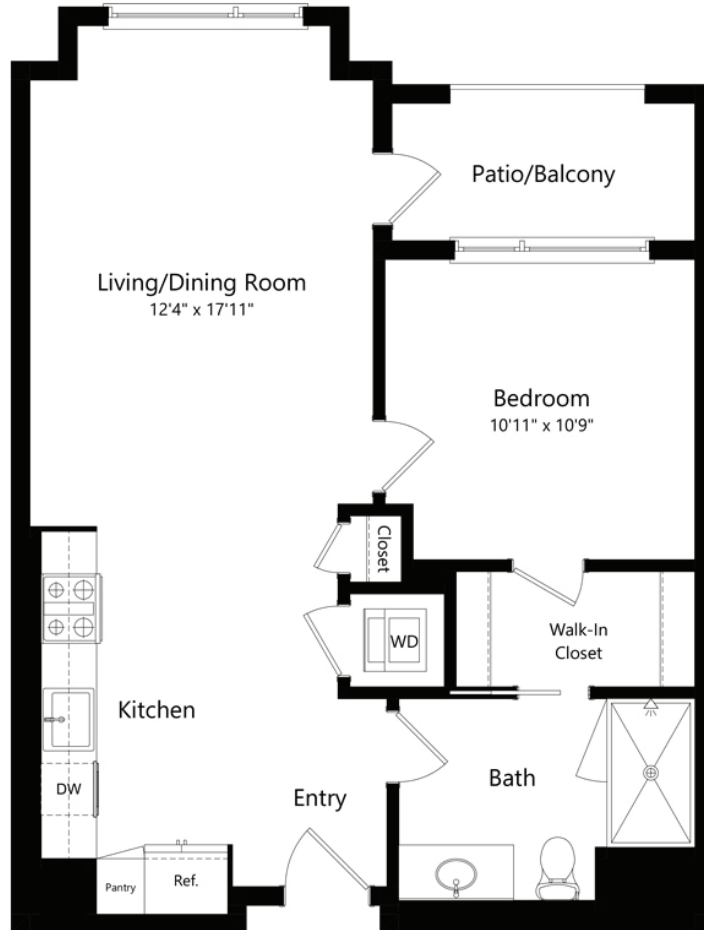

1A.5

1 BED / 1 BATH

719
SQ. FT.

LANDSBY	100 Aspen Way Mountain View, CA 94040
	liveslandsby.com

**Floor plans are artist's rendering. All dimensions are approximate. Actual product and specifications may vary in dimension or detail. Not all features are available in every apartment. Prices and availability are subject to change. Please see a representative for details.*