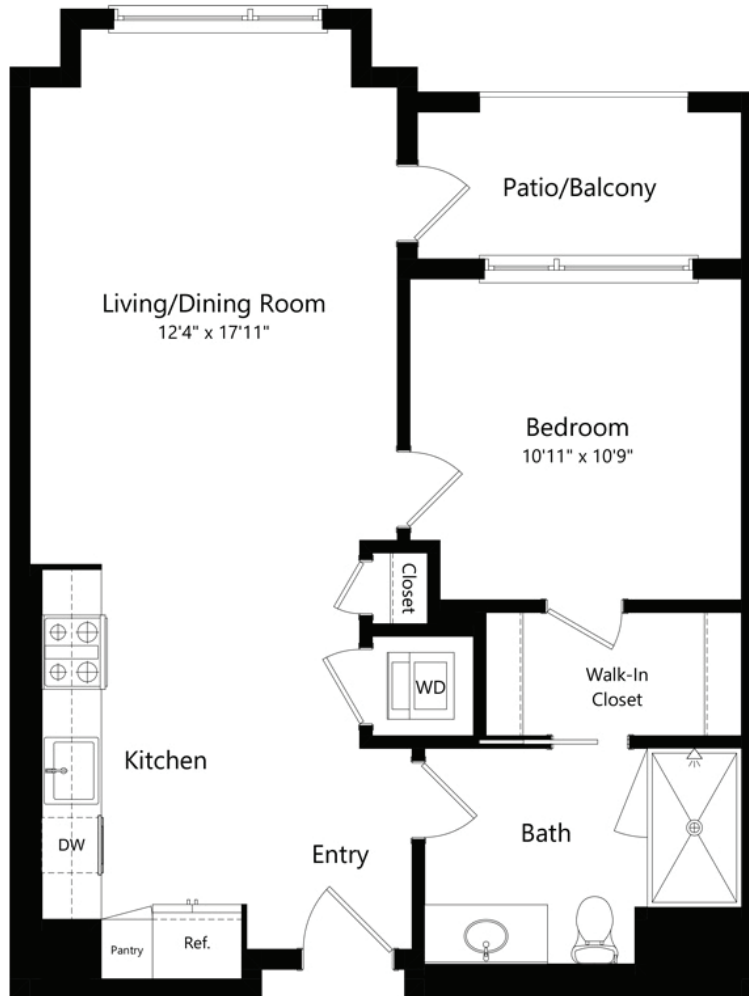

# 1A.4

1 BED / 1 BATH

# 721

SQ. FT.

<b>LANDSBY</b>	100 Aspen Way   Mountain View, CA 94040
	<a href="http://liveslandsby.com">liveslandsby.com</a>

*\*Floor plans are artist's rendering. All dimensions are approximate. Actual product and specifications may vary in dimension or detail. Not all features are available in every apartment. Prices and availability are subject to change. Please see a representative for details.*