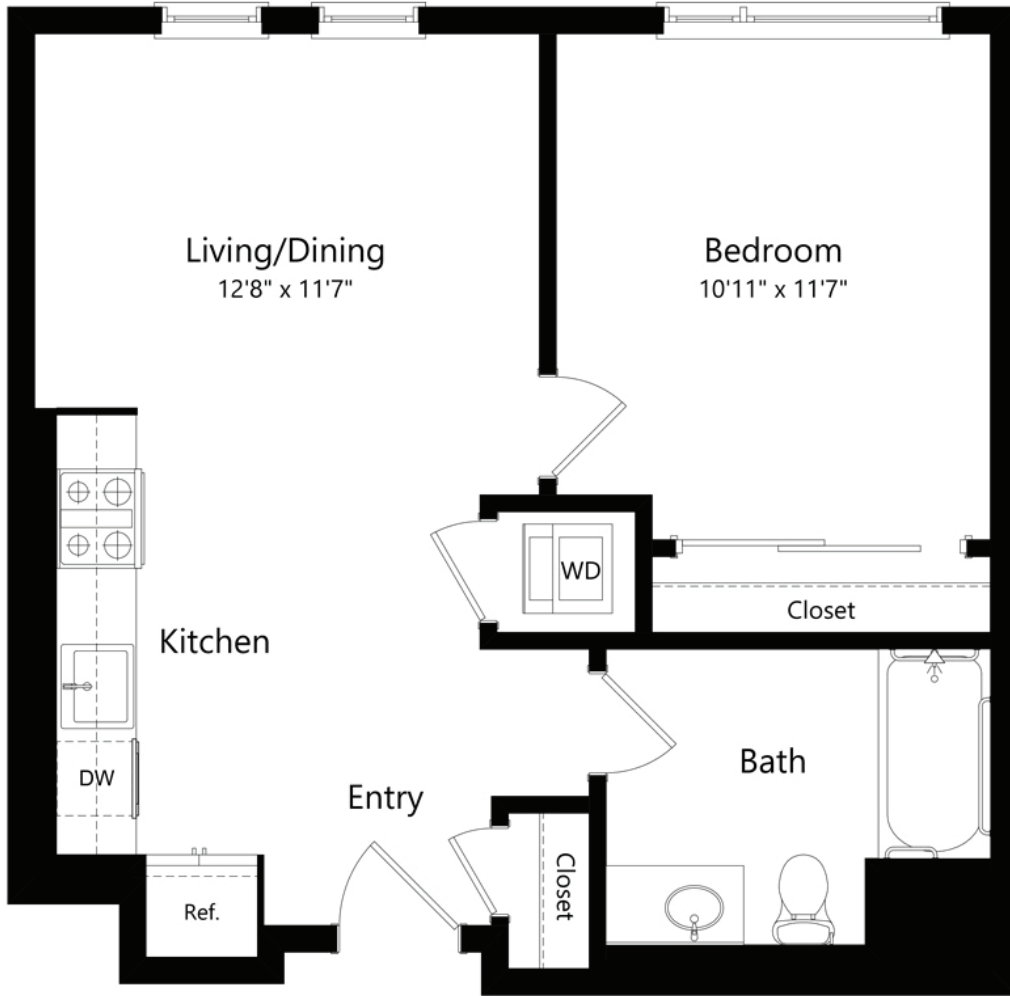

# 1A.2

1 BED / 1 BATH

620  
SQ. FT.

<b>LANDSBY</b>	100 Aspen Way   Mountain View, CA 94040
	<a href="http://liveslandsby.com">liveslandsby.com</a>

*\*Floor plans are artist's rendering. All dimensions are approximate. Actual product and specifications may vary in dimension or detail. Not all features are available in every apartment. Prices and availability are subject to change. Please see a representative for details.*