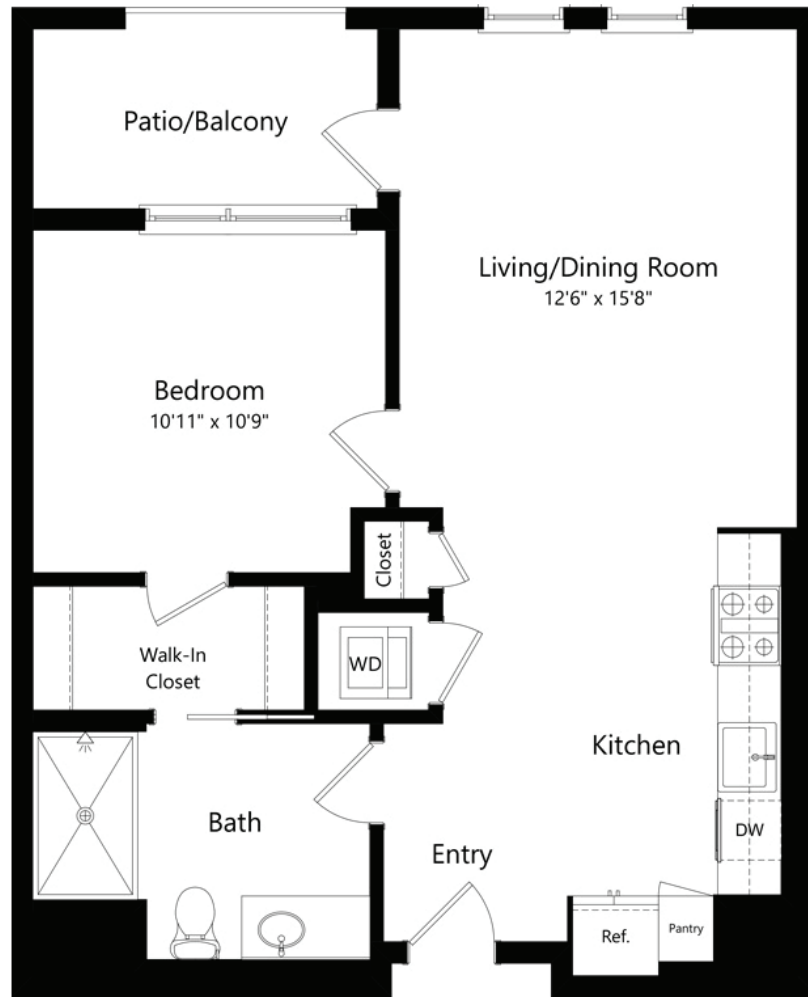

1A.1

1 BED / 1 BATH

703

SQ. FT.

LANDSBY	100 Aspen Way Mountain View, CA 94040
	liveslandsby.com

**Floor plans are artist's rendering. All dimensions are approximate. Actual product and specifications may vary in dimension or detail. Not all features are available in every apartment. Prices and availability are subject to change. Please see a representative for details.*